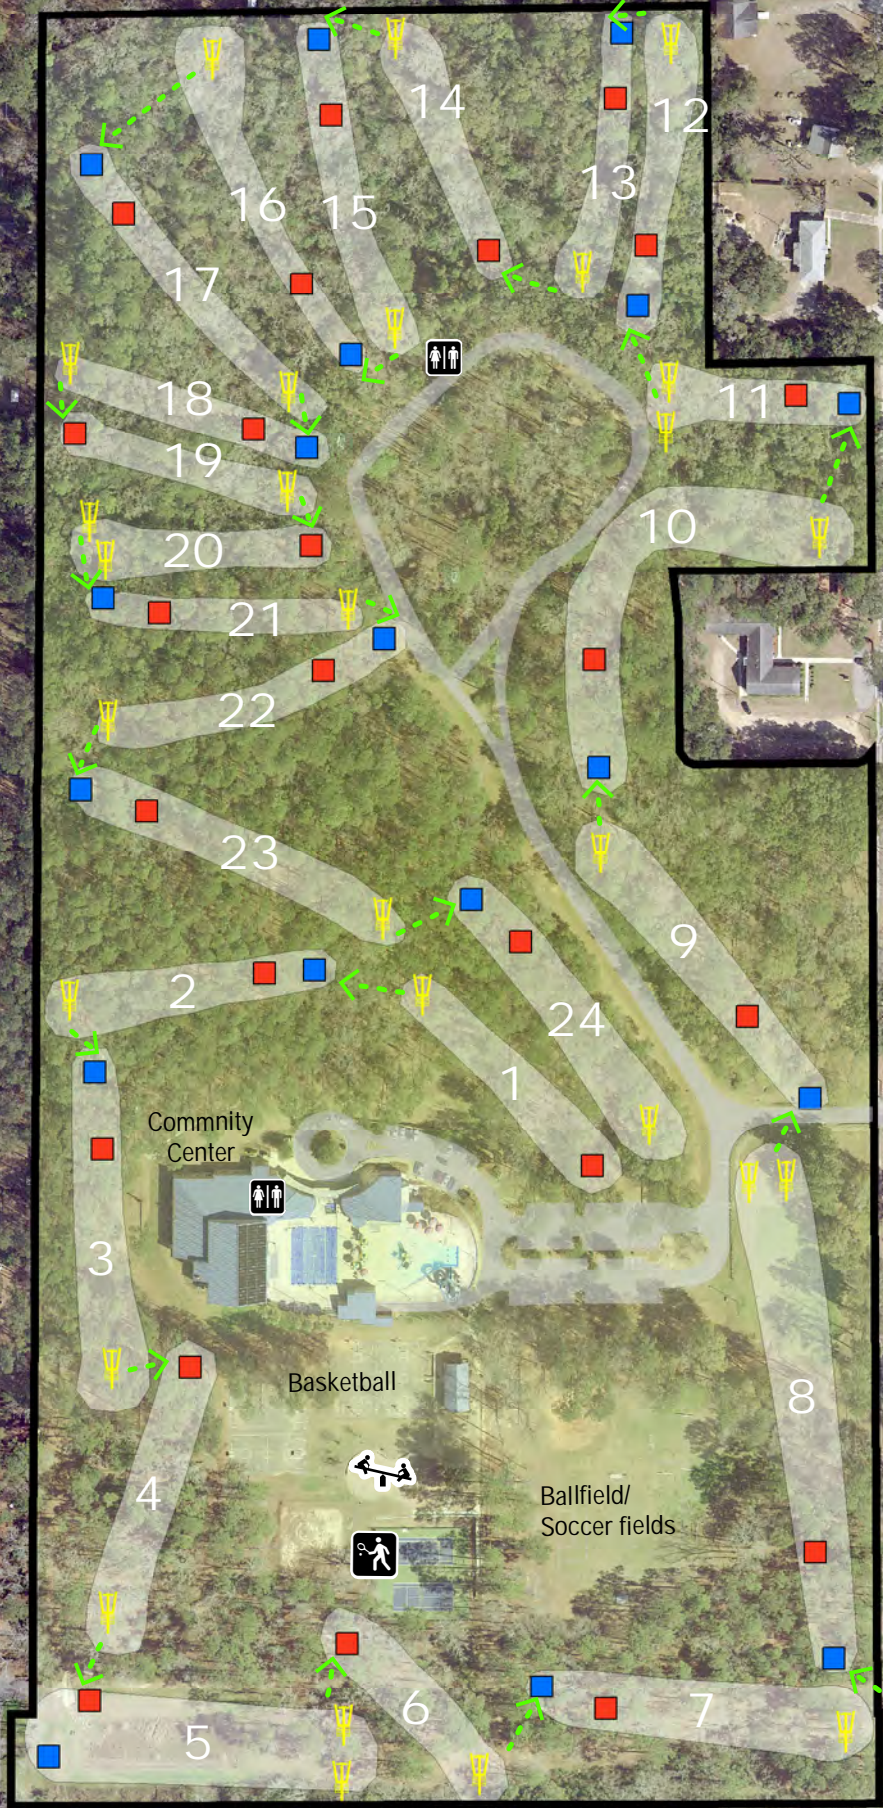

Jack L. McLean Jr. Park Disc Golf Course

2018 Aerial
1 in = 250 ft

Legend

- Disc Golf
 - Basket
 - Amateur Tee
 - Pro Tee
 - Fairways
- Playground
- Restroom
- Tennis