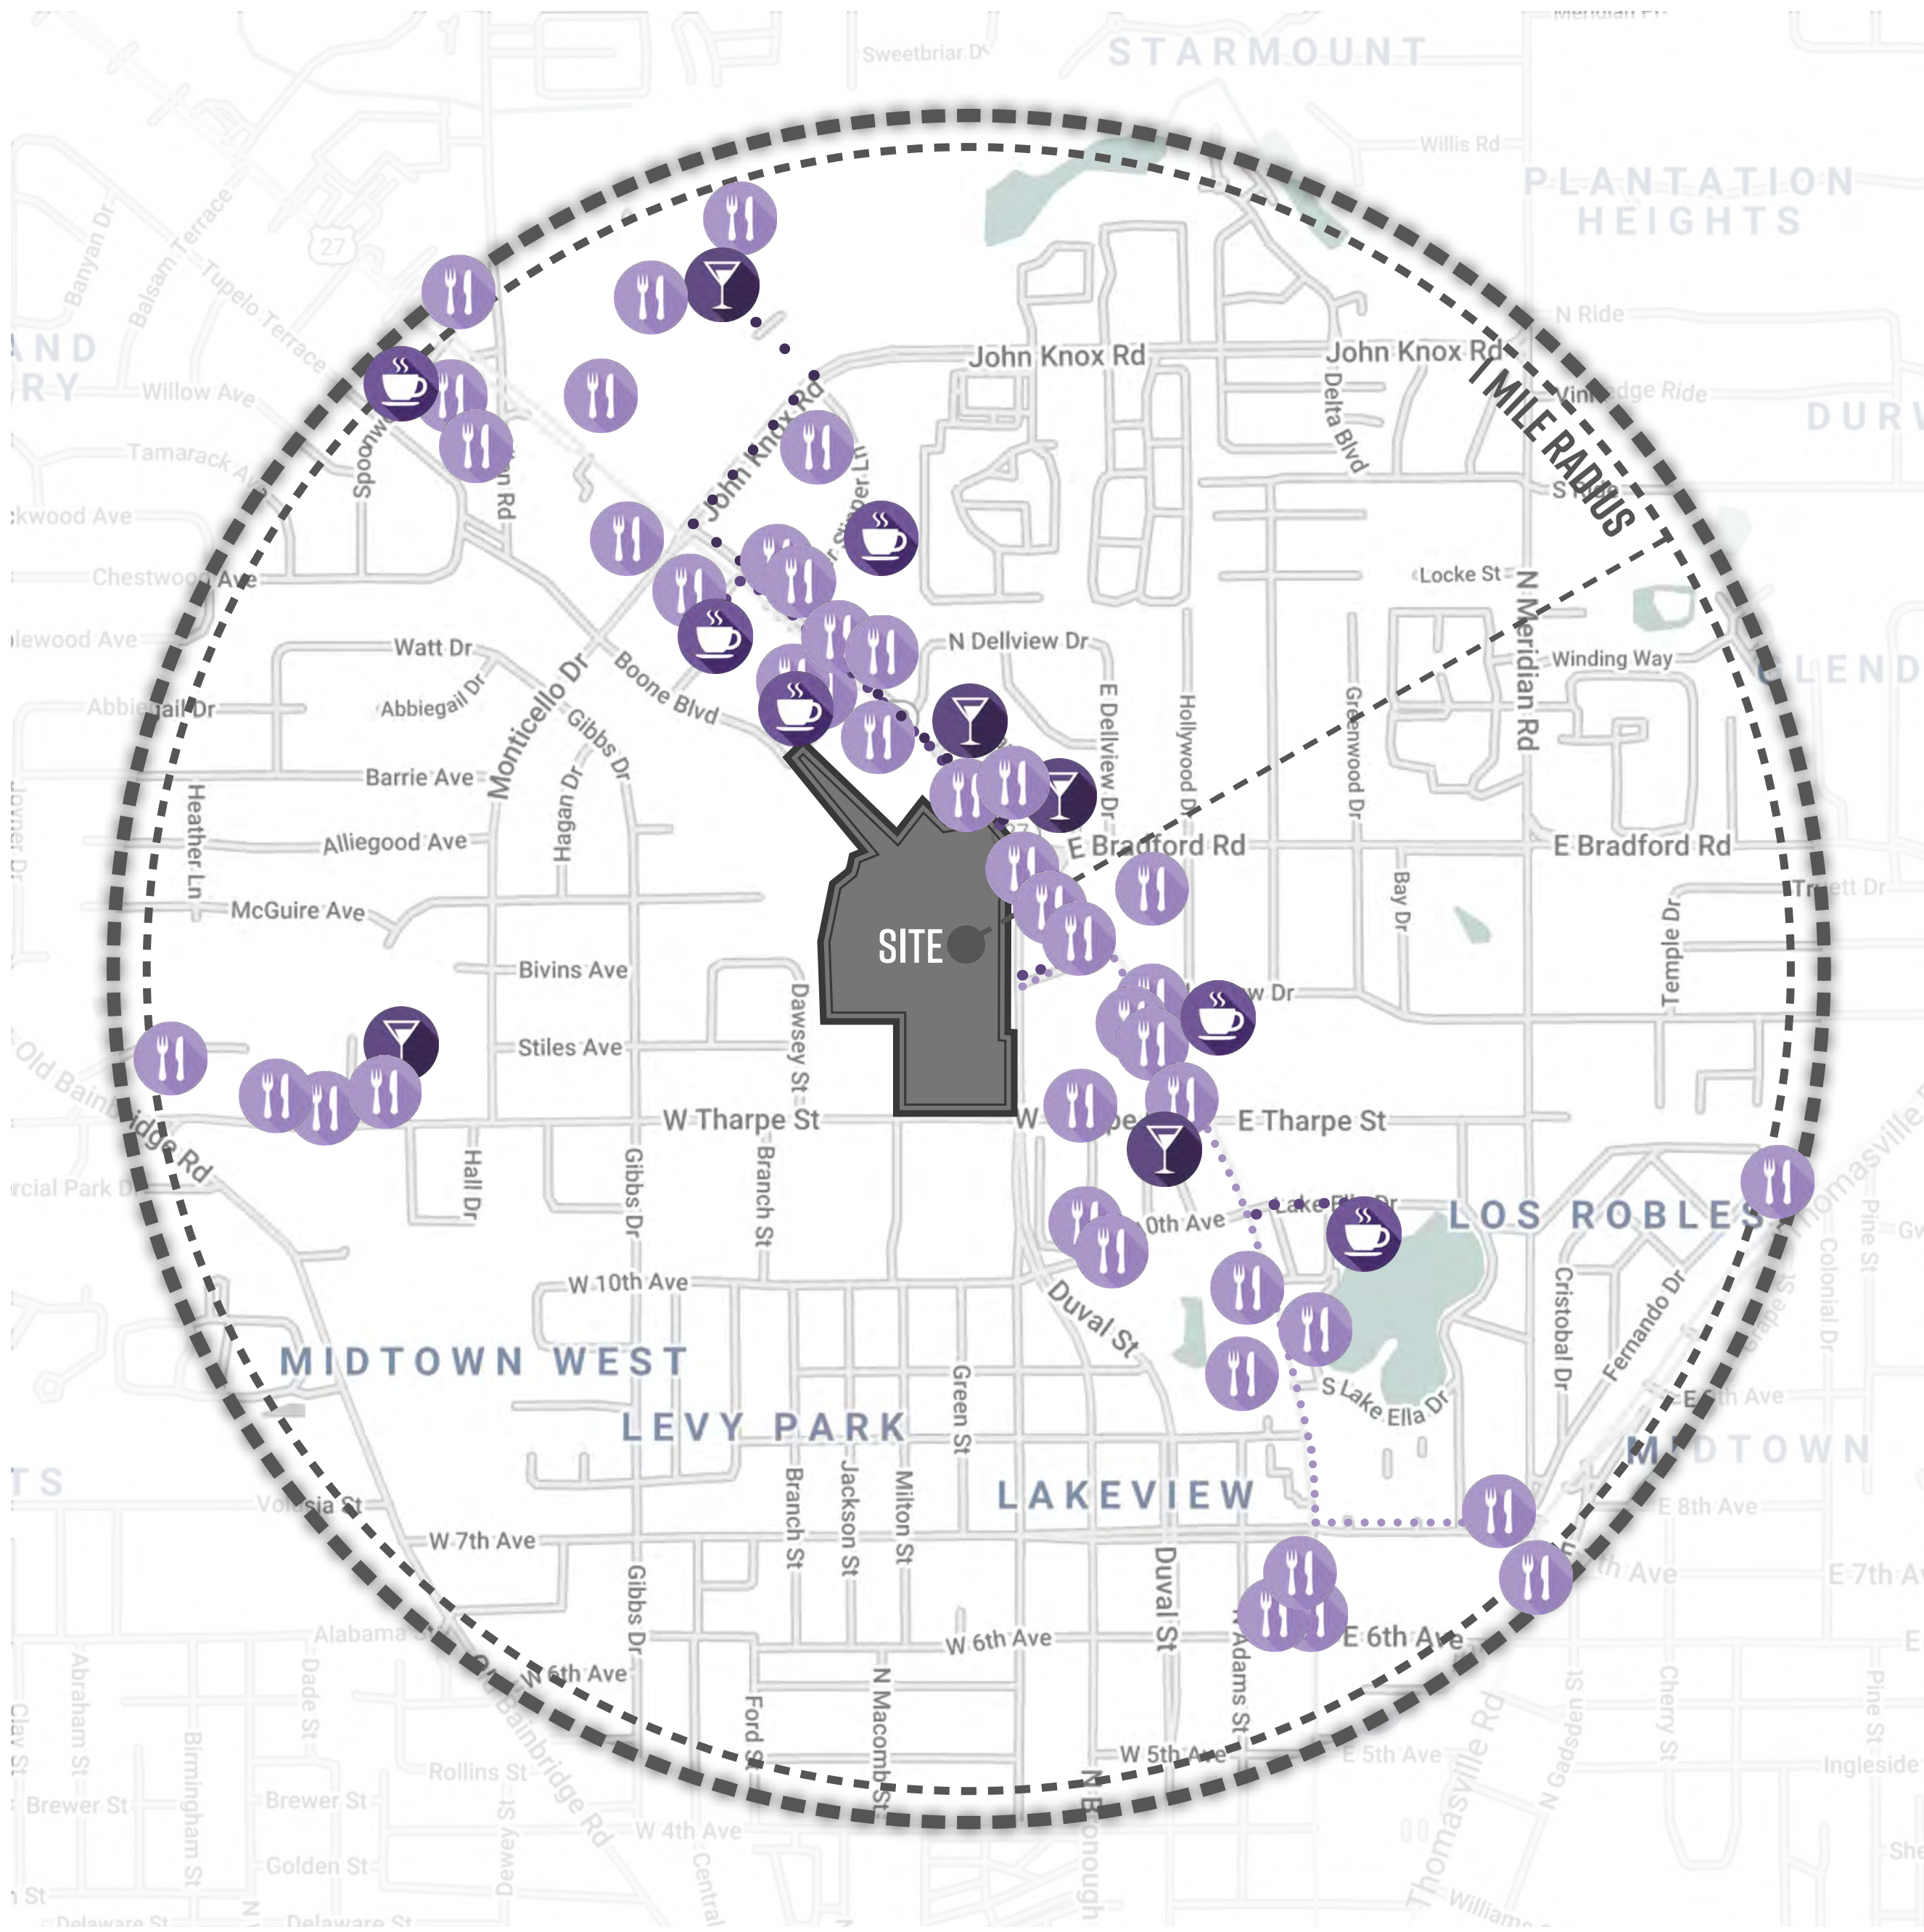

AMENITIES IDENTIFIED

WITHIN A ONE MILE RADIUS

FOOD + LEISURE

RESTAURANT

- CHICK-FIL-A
0.4 MILES - 8 MIN WALK
- MIDTOWN CABOOSE
1 MILE - 20 MIN WALK

COFFEE SHOP | CAFE

- STARBUCKS
0.6 MILES - 12 MIN WALK
- BLACK DOG CAFE
0.6 MILES - 14 MIN WALK

BAR | LOUNGE

- THE SALOON AT THE PAVILION
1 MILE - 20 MIN WALK

COMMERCIAL SHOPS

GROCERY SHOPS

- PUBLIX AT LAKE ELLA
0.5 MILES - 11 MIN WALK

RETAIL SHOPS

- CENTRAL PAWN
0.3 MILES - 7 MIN WALK
- STAPLES PRINT & MARKETING SERVICES
0.5 MILES - 11 MIN WALK
- COTTAGES AT LAKE ELLA
0.6 MILES - 13 MIN WALK

LAUNDROMAT

- WASH AROUND THE CLOCK
0.4 MILES - 8 MIN WALK
- BLUE RIBBON CLEANERS
0.5 MILES - 10 MIN WALK

EDUCATION + FAMILY CARE CENTERS

CAREER DEVELOPMENT | TUTORING

- BROWNSVILLE PREPARATORY INSTITUTE
1.2 MILES - 25 MIN WALK

- CVS - LAKE ELLA PLAZA
0.5 MILES - 10 MIN WALK
- WALGREENS
0.6 MILES - 12 MIN WALK
- PATIENTS FIRST - LAKE ELLA PLAZA
0.6 MILES - 12 MIN WALK

ANIMAL AID

- ANIMAL AID & SPAY/NEUTER CENTER
0.4 MILES - 9 MIN WALK