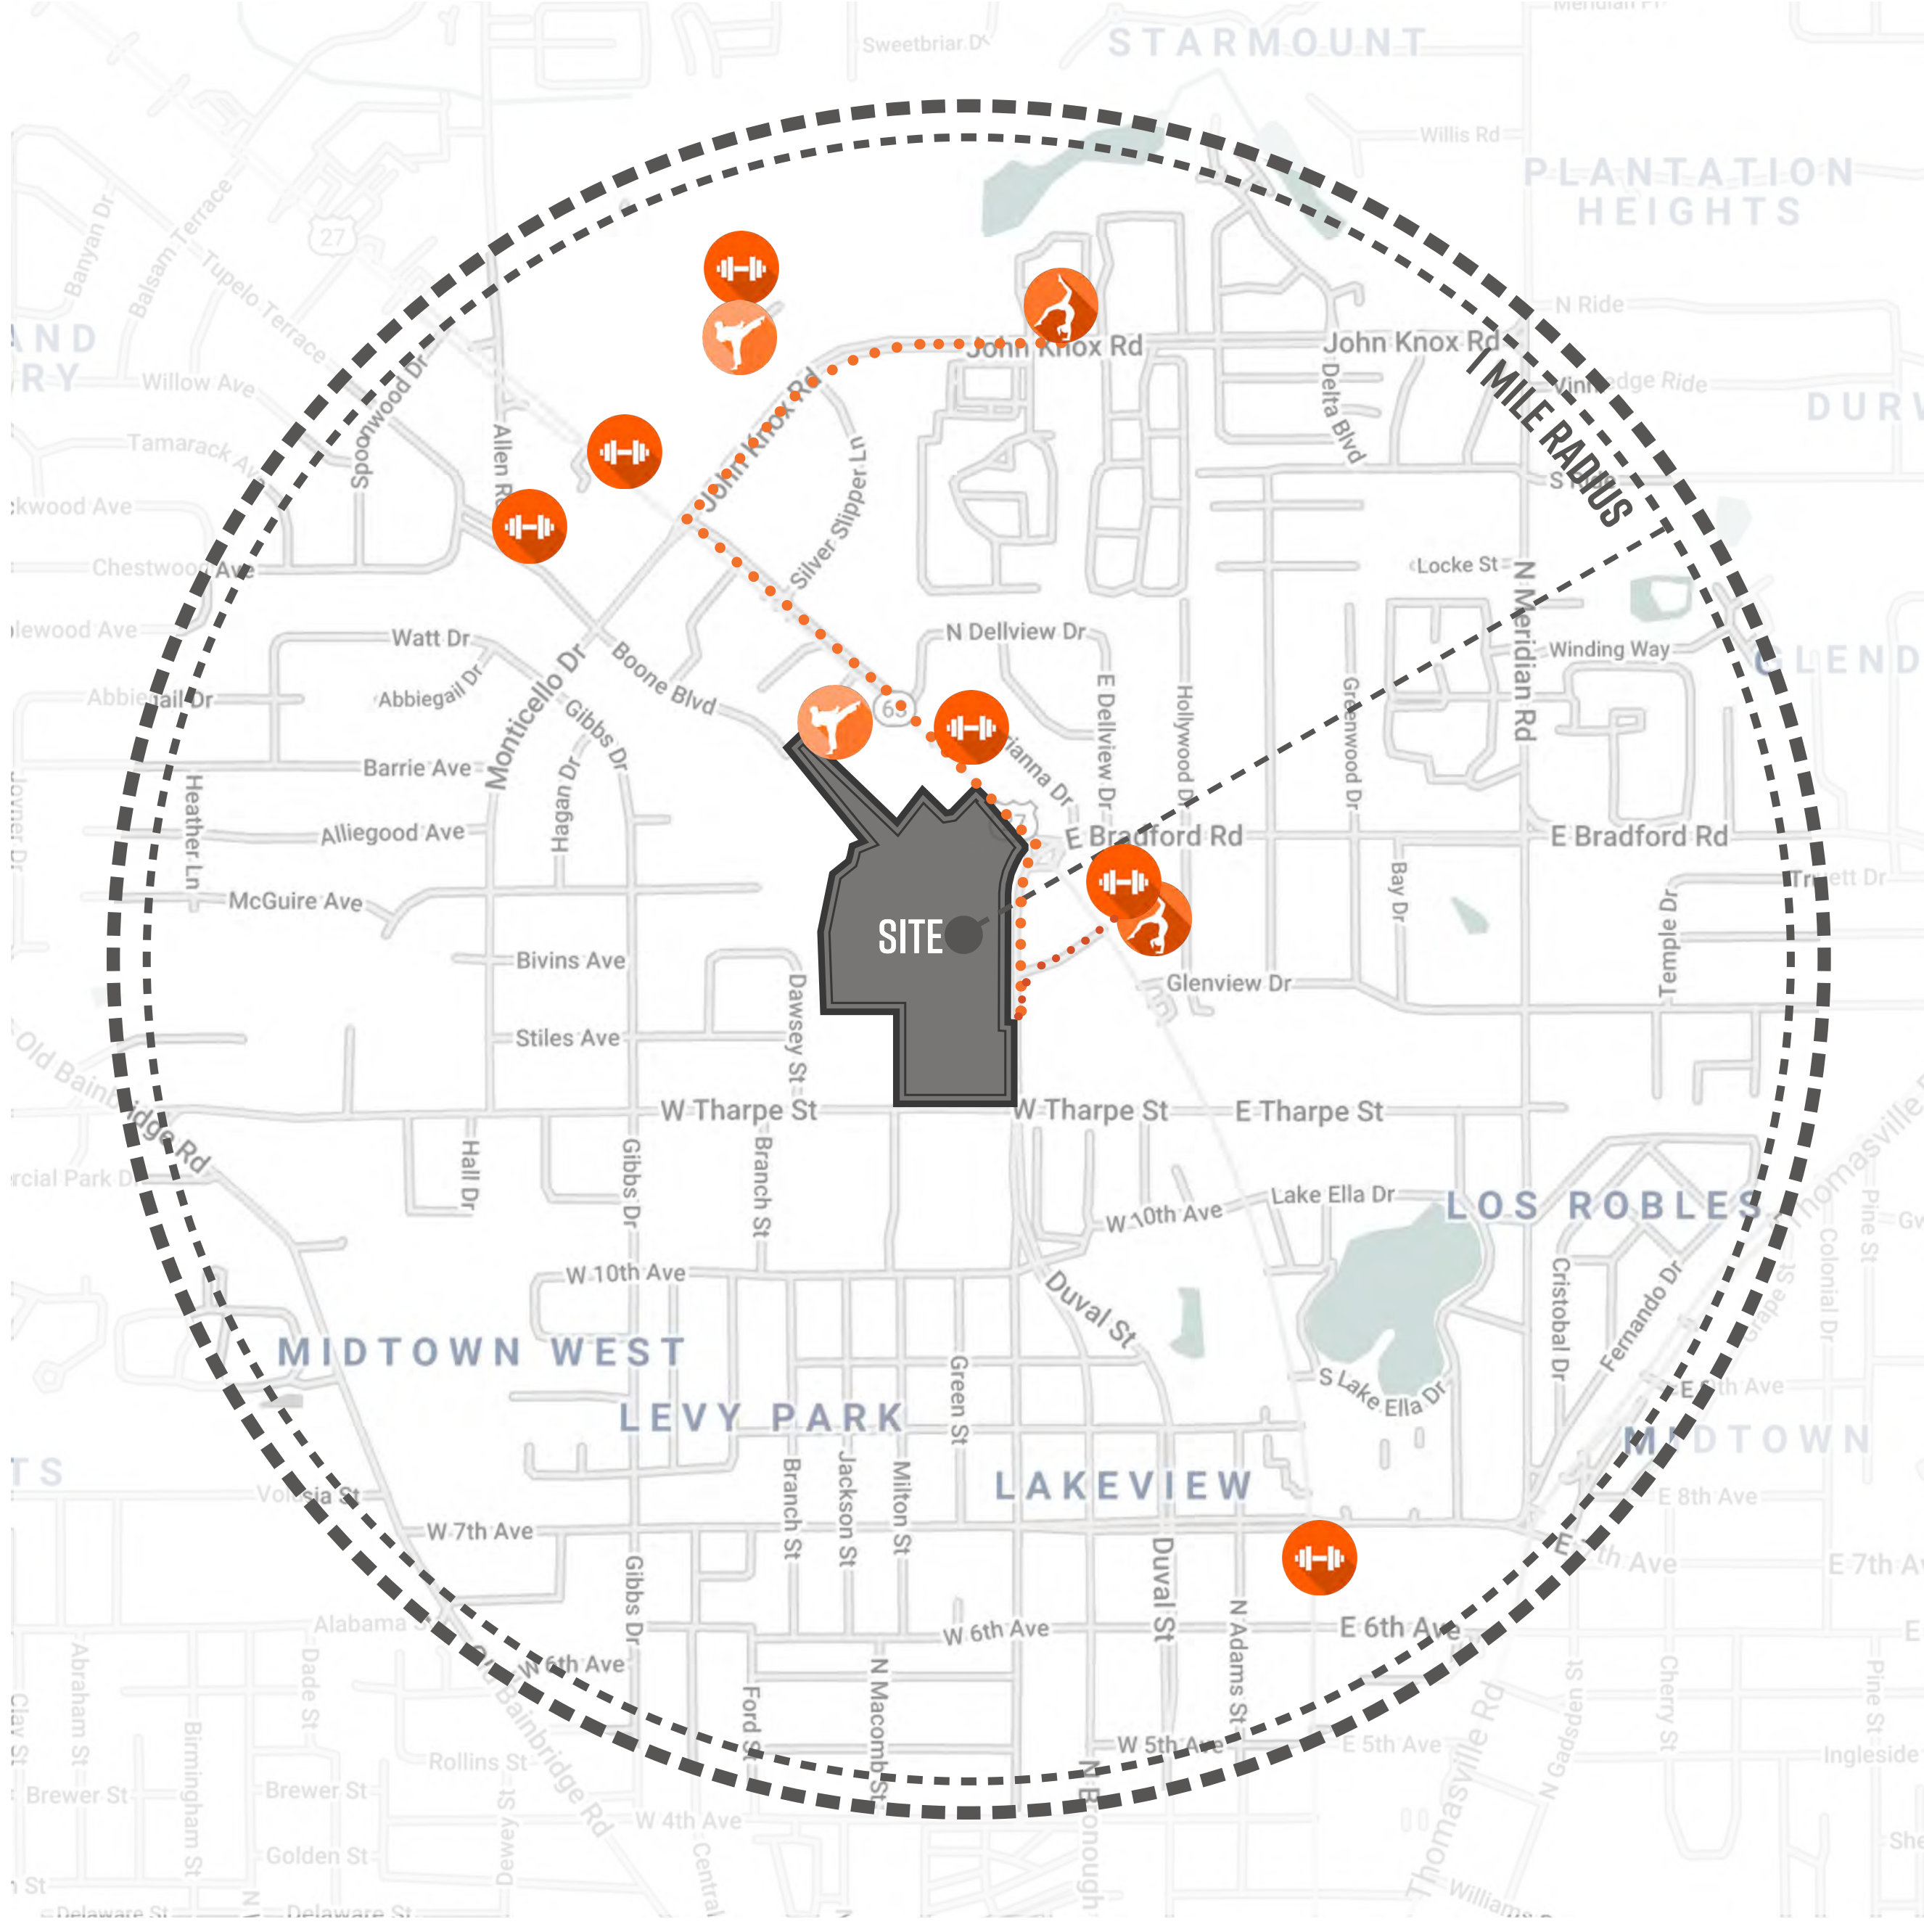

FITNESS AREAS

FITNESS CENTER

- PLANET FITNESS
  0.3 MILES - 5 MIN WALK

GYMNASTICS CENTER

- TROUSDELL GYMNASTICS CENTER
  1.1 MILES - 24 MIN WALK

MARTIAL ARTS CENTER

- ZIGRO ACADEMY
  0.3 MILES - 5 MIN WALK