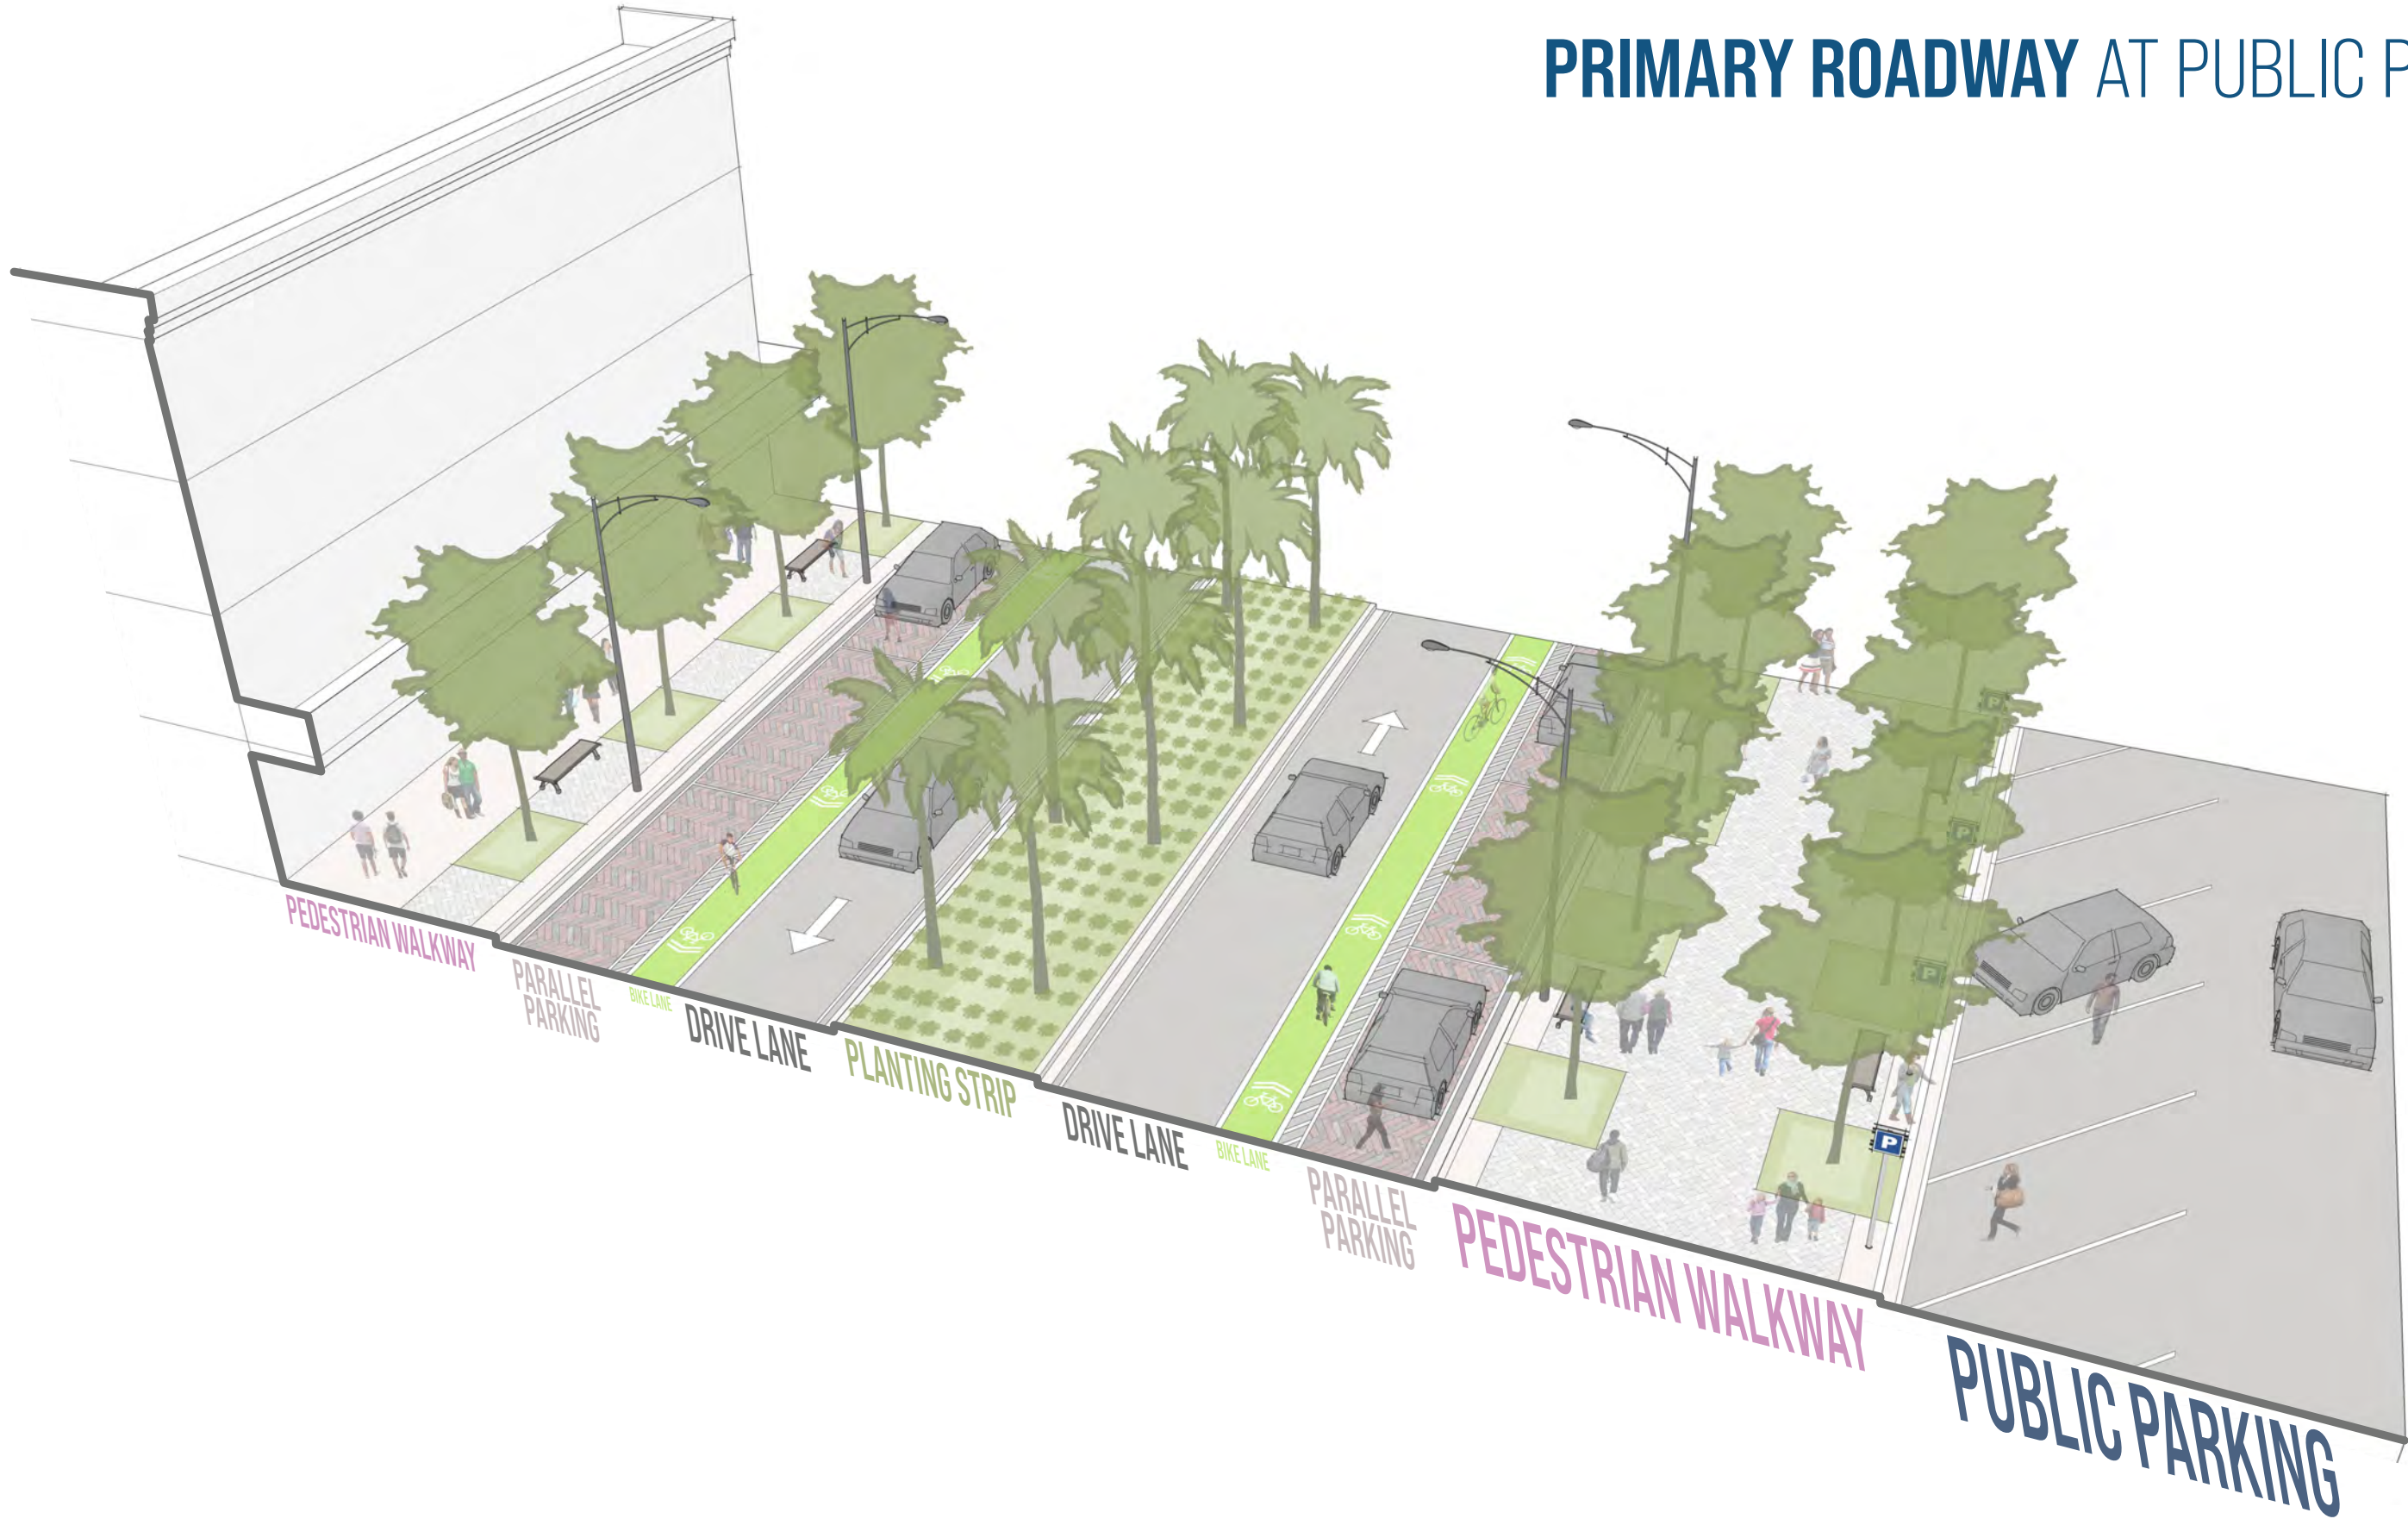

OUTDOOR SPACES

- RECREATIONAL OUTDOOR SPACES**
 - LEVY PARK RECREATION AREA
0.4 MILES - 8 MIN WALK
- PARK**
 - LAKE ELLA + FRED DRAKE PARK
0.9 MILES - 18 MIN WALK
 - LOS ROBLES PARK
1.1 MILES - 23 MIN WALK

BUS STOP

* BASED ON INPUT FROM PREVIOUS COMMUNITY MEETING

AMENITIES NOT IDENTIFIED

WITHIN ONE MILE RADIUS

* BASED ON INPUT FROM PREVIOUS COMMUNITY MEETING

PRIMARY ROADWAY AT PUBLIC PARKING

SECONDARY ROADWAY WITH STREET PARKING