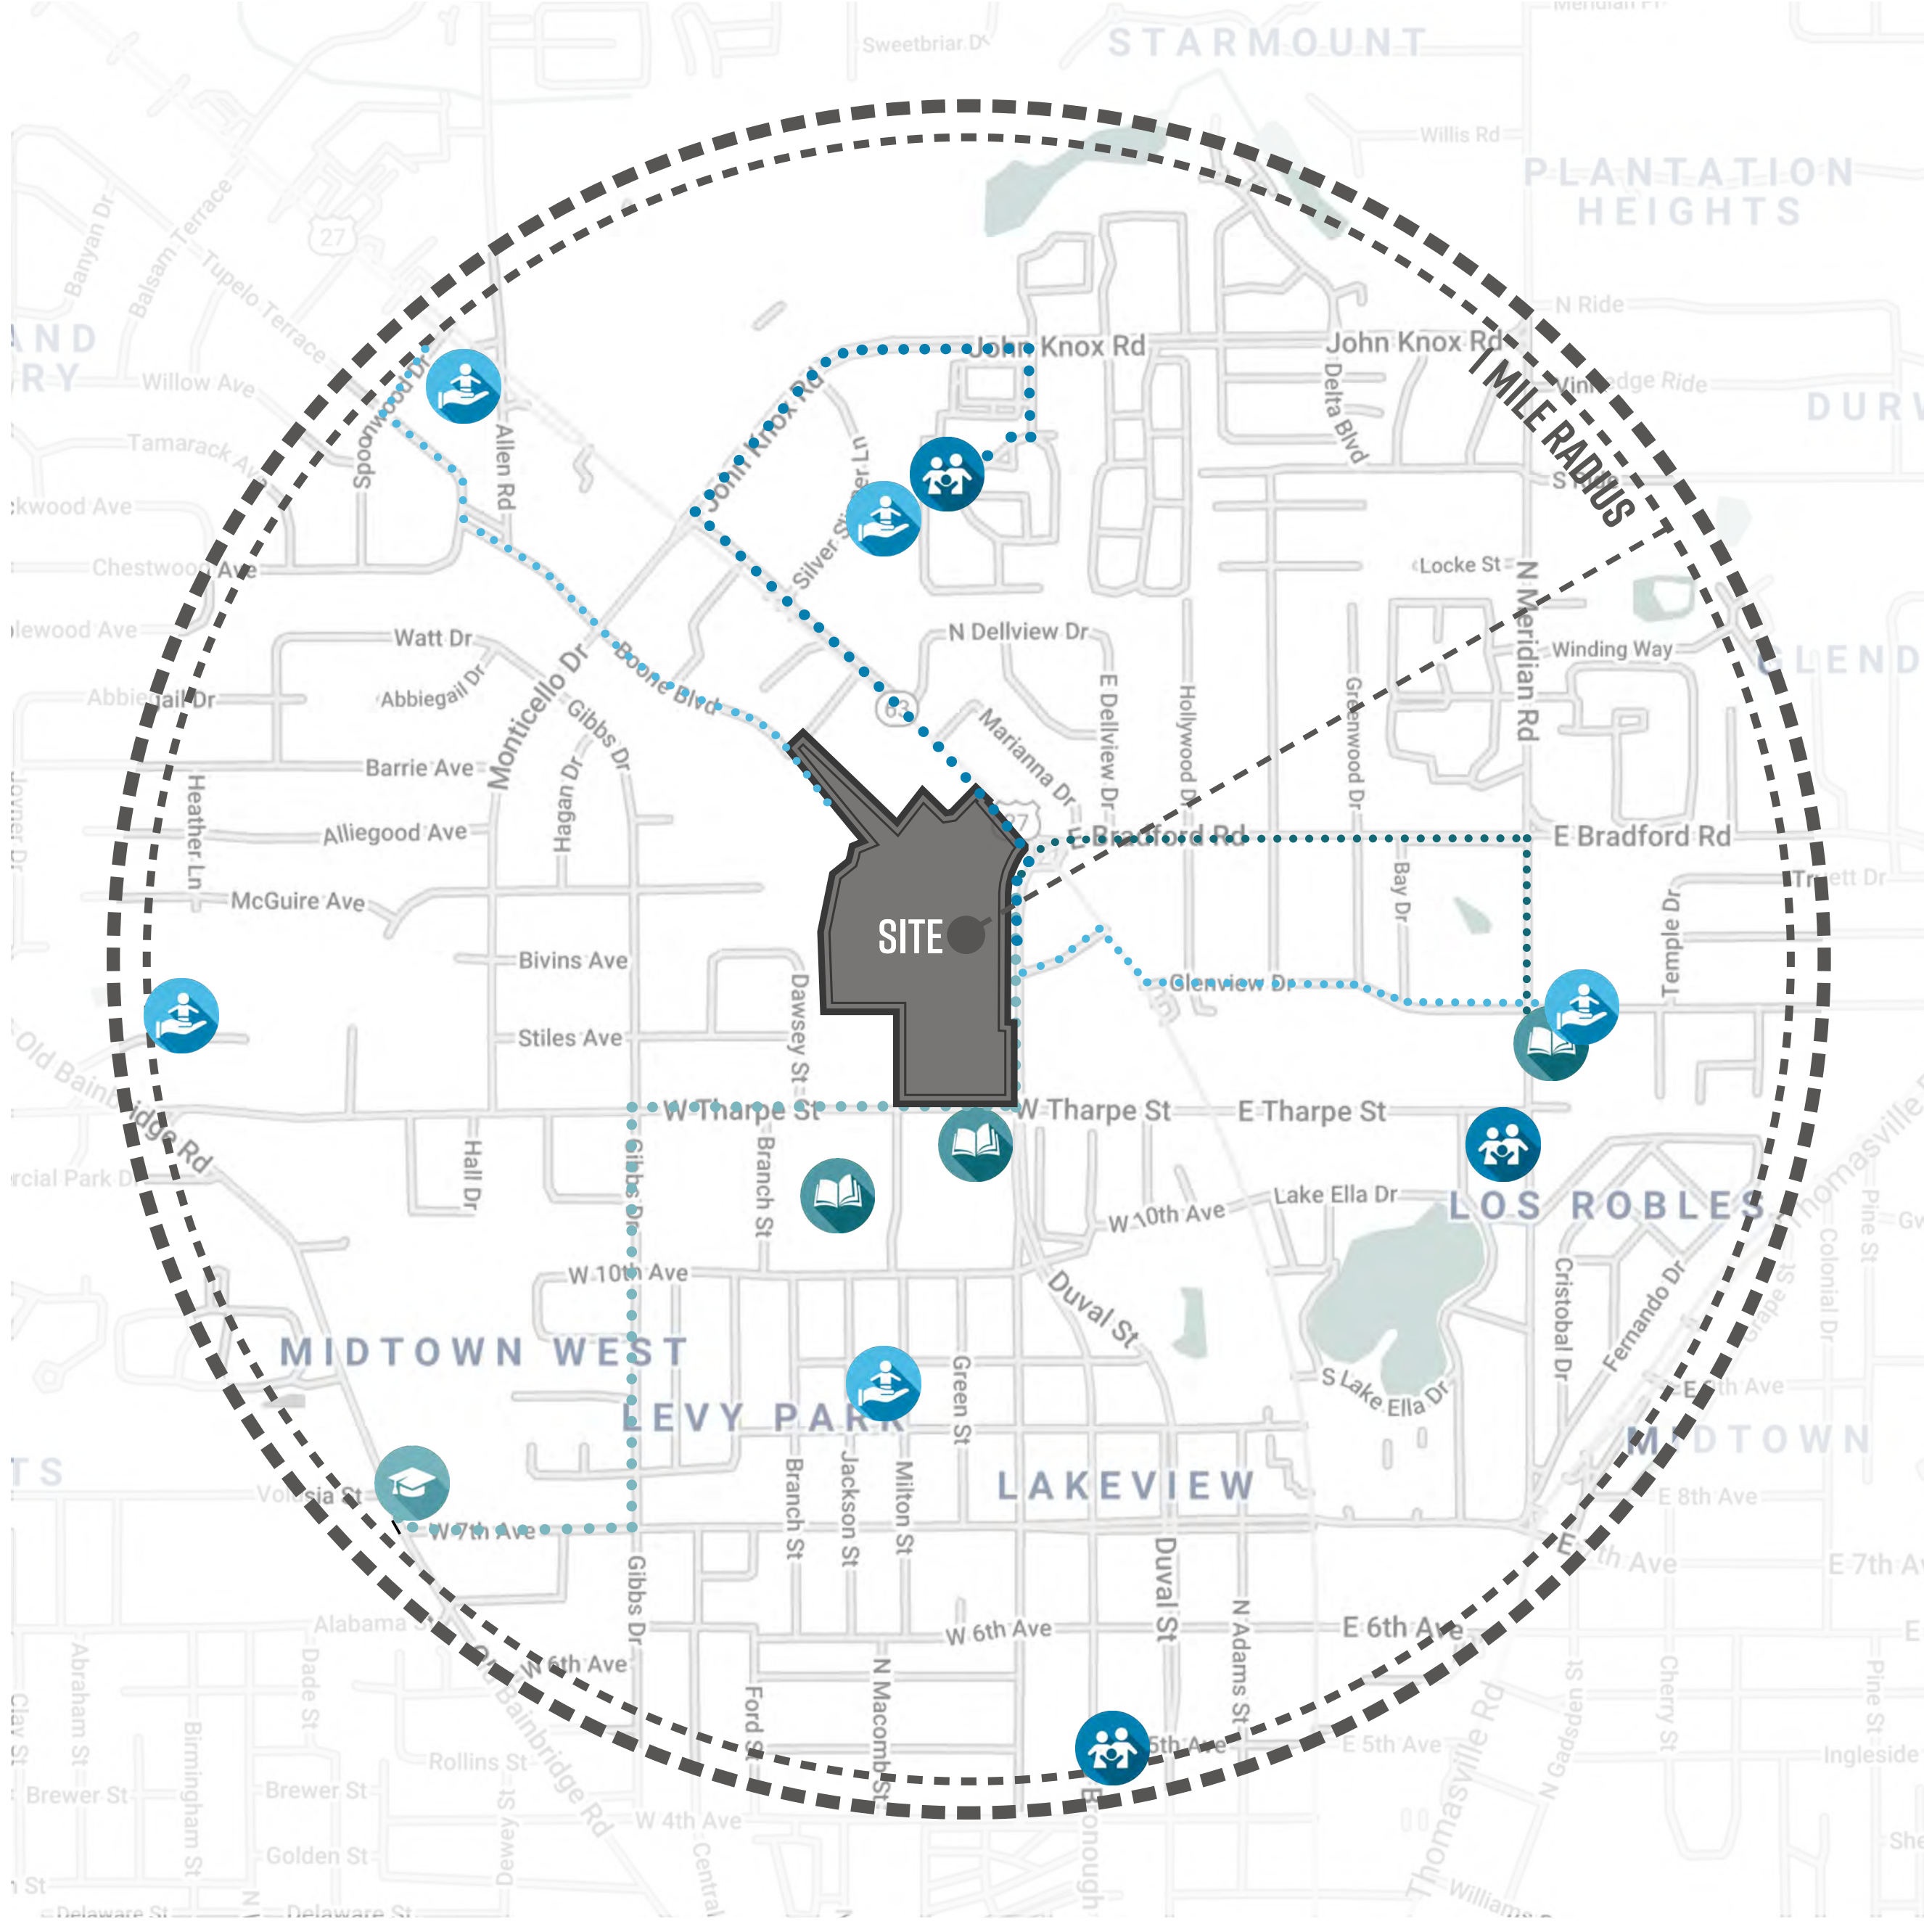

BAR | LOUNGE

- THE SALOON AT THE PAVILION
1 MILE - 20 MIN WALK

COMMERCIAL SHOPS

GROCERY SHOPS

- PUBLIX AT LAKE ELLA
0.5 MILES - 11 MIN WALK

RETAIL SHOPS

- CENTRAL PAWN
0.3 MILES - 7 MIN WALK
- STAPLES PRINT & MARKETING SERVICES
0.5 MILES - 11 MIN WALK
- COTTAGES AT LAKE ELLA
0.6 MILES - 13 MIN WALK

LAUNDROMAT

- WASH AROUND THE CLOCK
0.4 MILES - 8 MIN WALK
- BLUE RIBBON CLEANERS
0.5 MILES - 10 MIN WALK

EDUCATION + FAMILY CARE CENTERS

CAREER DEVELOPMENT | TUTORING

- BROWNSVILLE PREPARATORY INSTITUTE
1.2 MILES - 25 MIN WALK

AMENITIES IDENTIFIED

WITHIN A ONE MILE RADIUS

MEDICAL FACILITIES

SENIOR CARE CENTER

- CENTERFIELD OF TALLAHASSEE
0.6 MILES - 12 MIN WALK
- HARBORCHASE OF TALLAHASSEE
1 MILE - 20 MIN WALK

HEALTH CLINIC | PHARMACY

- CVS - LAKE ELLA PLAZA
0.5 MILES - 10 MIN WALK
- WALGREENS
0.6 MILES - 12 MIN WALK
- PATIENTS FIRST - LAKE ELLA PLAZA
0.6 MILES - 12 MIN WALK

ANIMAL AID

- ANIMAL AID & SPAY/NEUTER CENTER
0.4 MILES - 9 MIN WALK