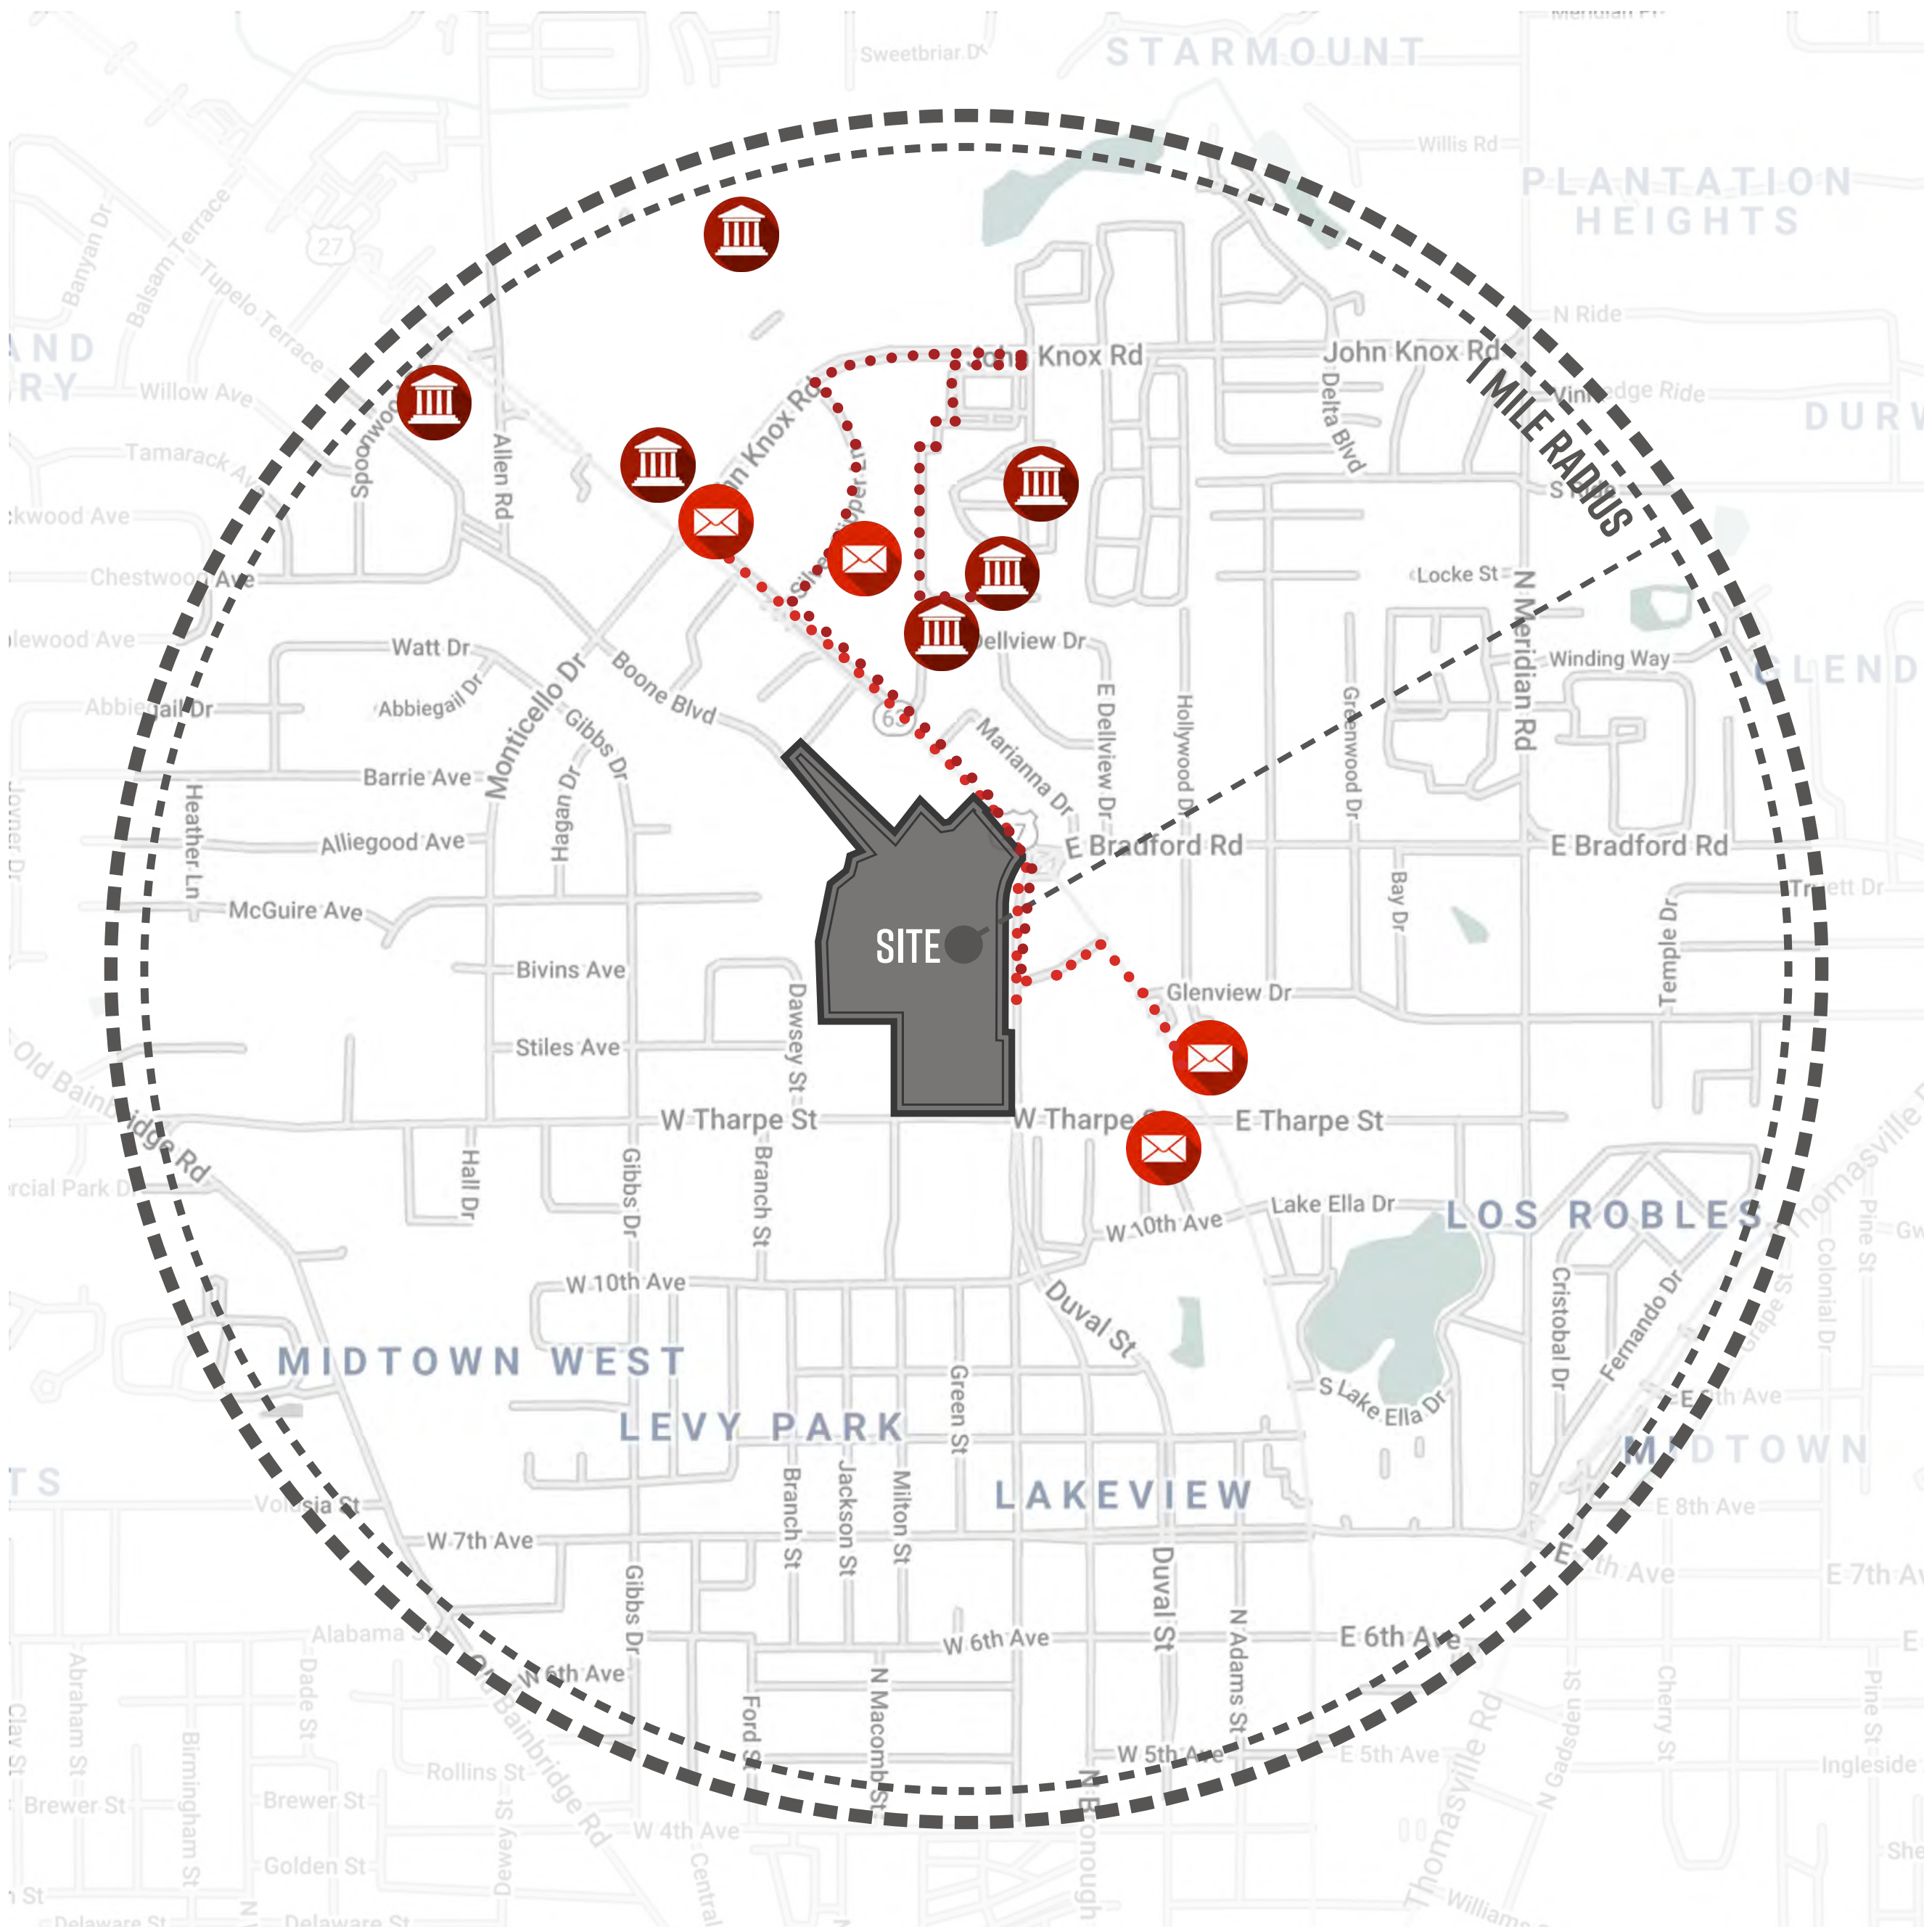

- CVS - LAKE ELLA PLAZA
0.5 MILES - 10 MIN WALK
- WALGREENS
0.6 MILES - 12 MIN WALK
- PATIENTS FIRST - LAKE ELLA PLAZA
0.6 MILES - 12 MIN WALK

ANIMAL AID

- ANIMAL AID & SPAY/NEUTER CENTER
0.4 MILES - 9 MIN WALK

MARTIAL ARTS CENTER

- ZIGRO ACADEMY
0.3 MILES - 5 MIN WALK

* BASED ON INPUT FROM PREVIOUS COMMUNITY MEETING

AMENITIES IDENTIFIED

WITHIN A ONE MILE RADIUS

GOVERNMENT FACILITIES

- POST OFFICE**
 - FEDEX OFFICE PRINT & SHIP
0.6 MILES - 12 MIN WALK
 - UNITED STATES POSTAL SERVICE
0.2 MILES - 4 MIN WALK
- DEPARTMENTS**
 - INTERNAL REVENUE SERVICE
1.1 MILE - 23 MIN WALK

OUTDOOR SPACES

- RECREATIONAL OUTDOOR SPACES**
 - LEVY PARK RECREATION AREA
0.4 MILES - 8 MIN WALK
- PARK**
 - LAKE ELLA + FRED DRAKE PARK
0.9 MILES - 18 MIN WALK
 - LOS ROBLES PARK
1.1 MILES - 23 MIN WALK

PRIMARY ROADWAY ALONG TPD BUILDING