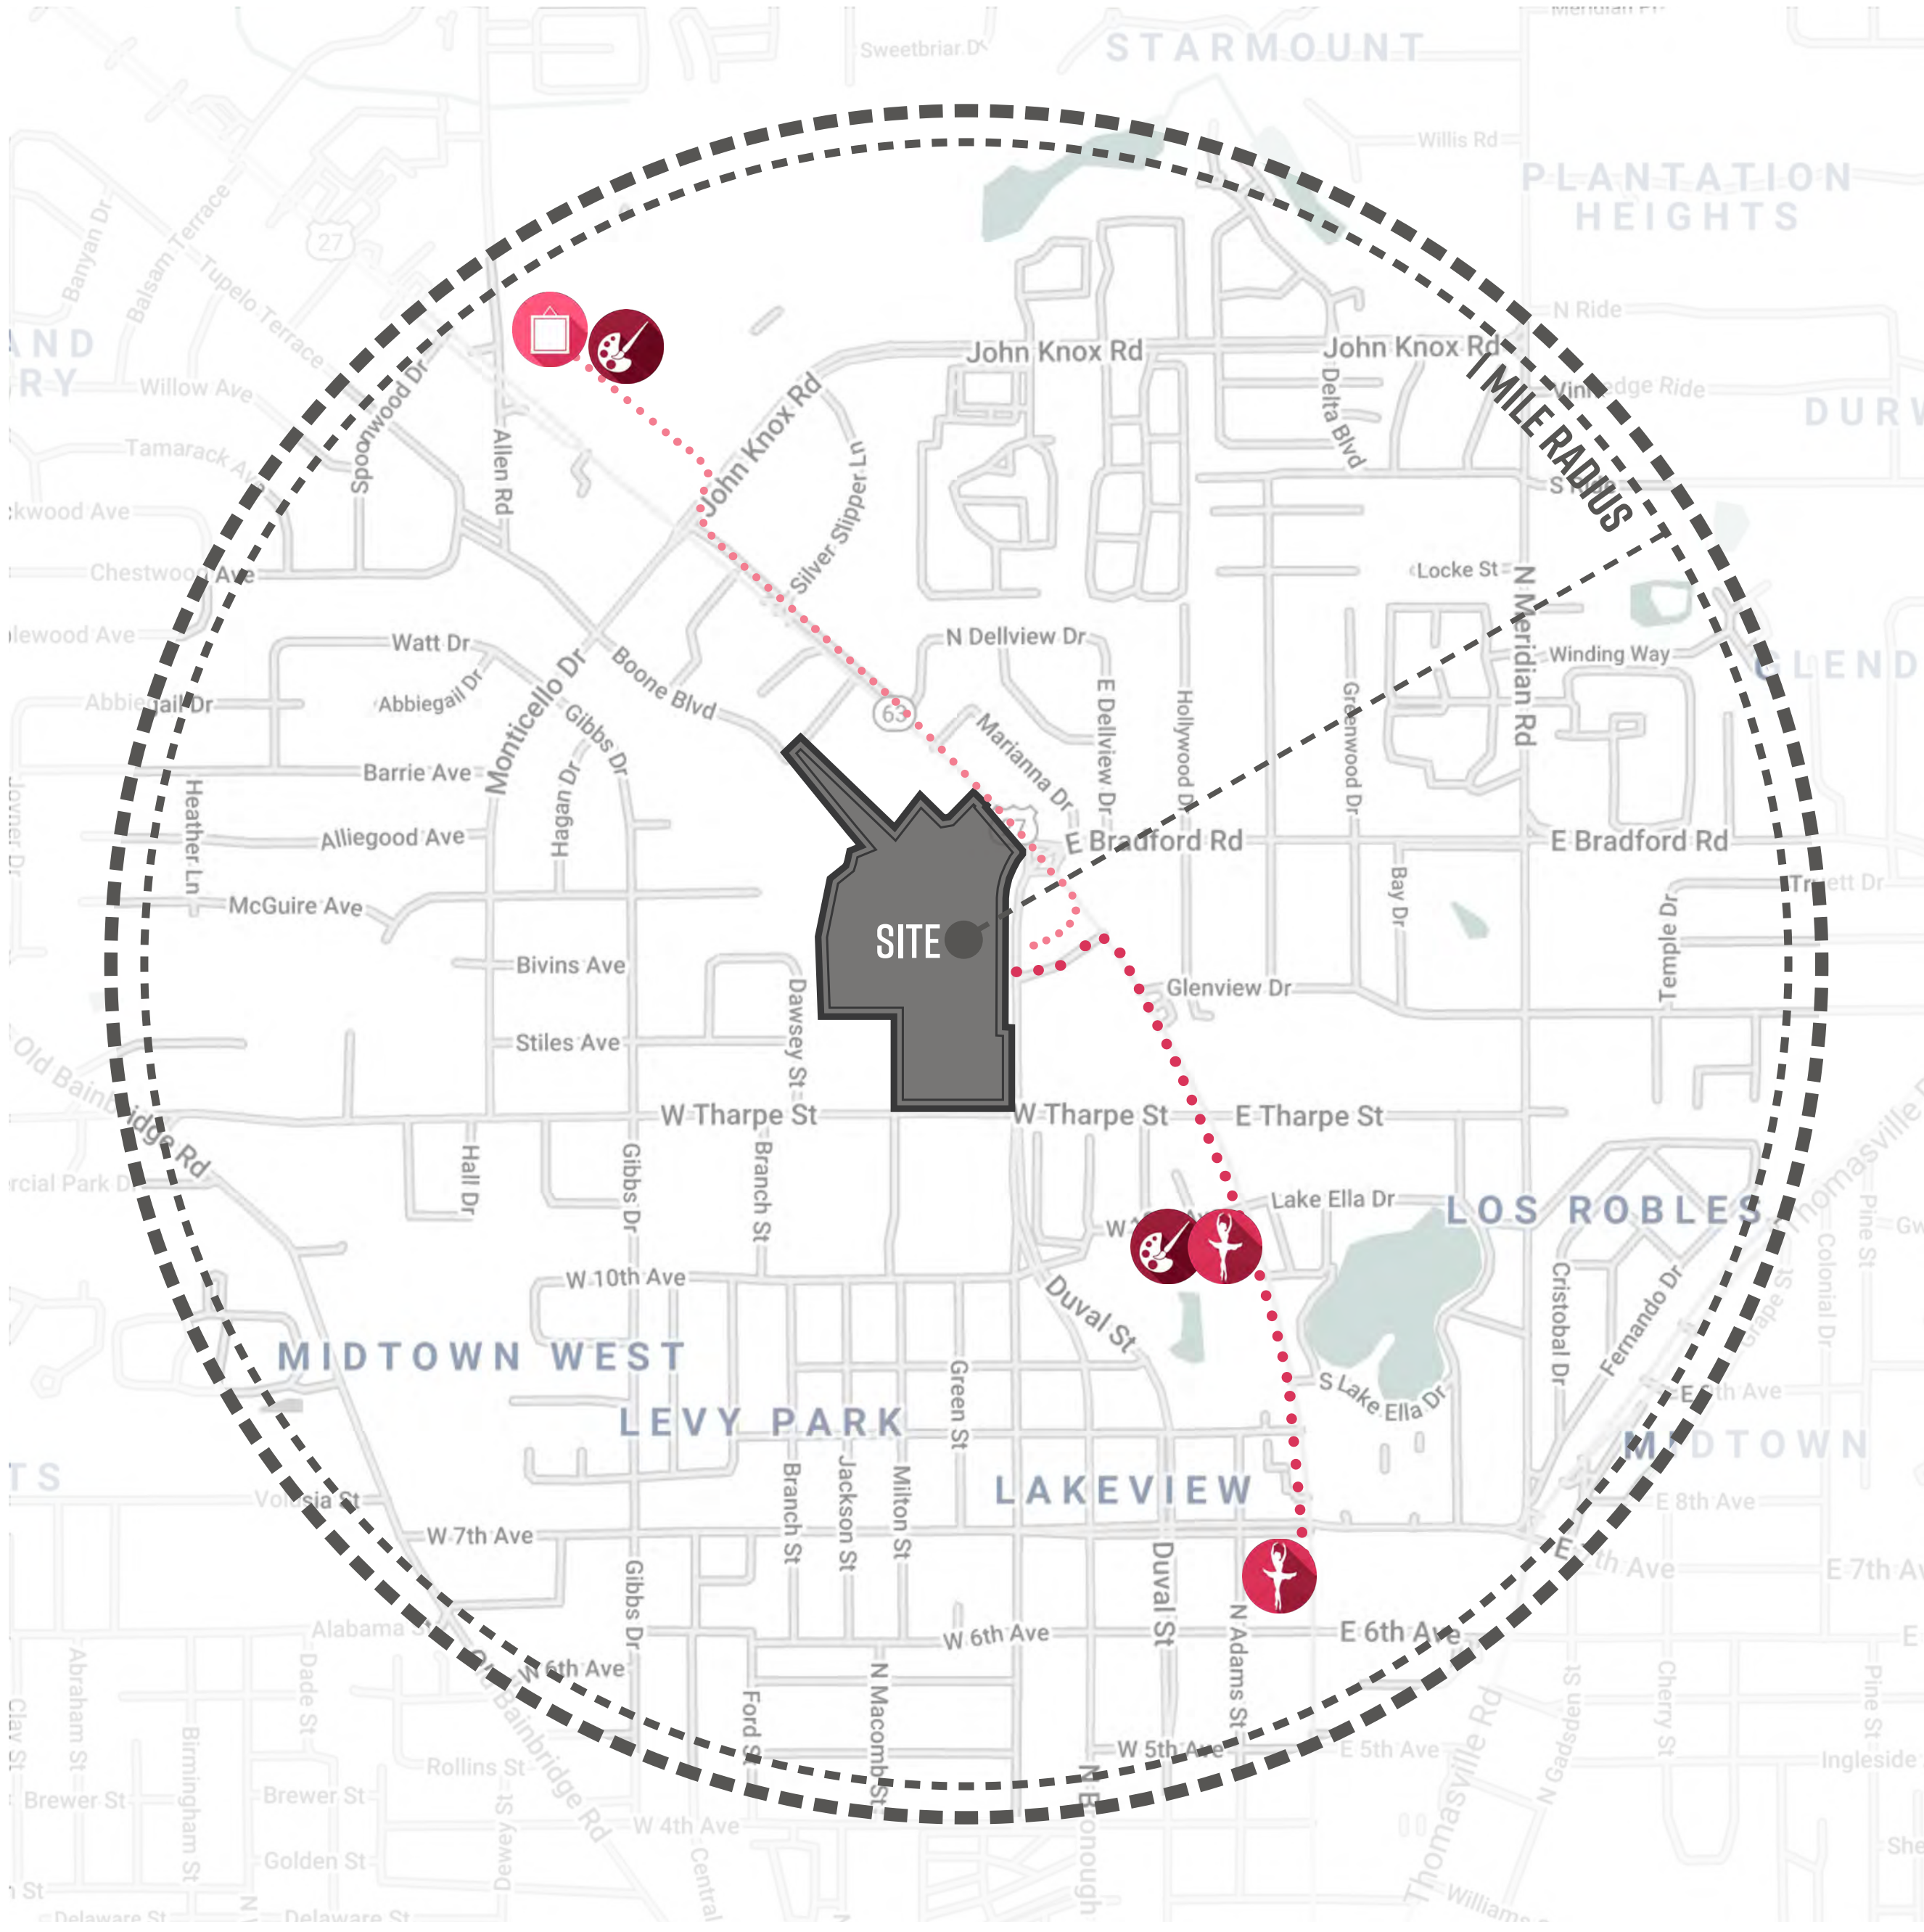

ARTS | PERFORMANCE

ART GALLERY

- AMERICAN FOLK ART AND MUSEUM & GALLERY
  0.9 MILES - 20 MIN WALK

DANCE STUDIO | REHEARSAL SPACE

- DANCE FUSION STUDIO
  0.6 MILES - 13 MIN WALK
- QUEEN OF HEARTS FITNESS
  0.8 MILES - 17 MIN WALK

FINE ARTS SCHOOL

- BETTON HILLS PREPARATORY SCHOOL
  0.7 MILES - 15 MIN WALK