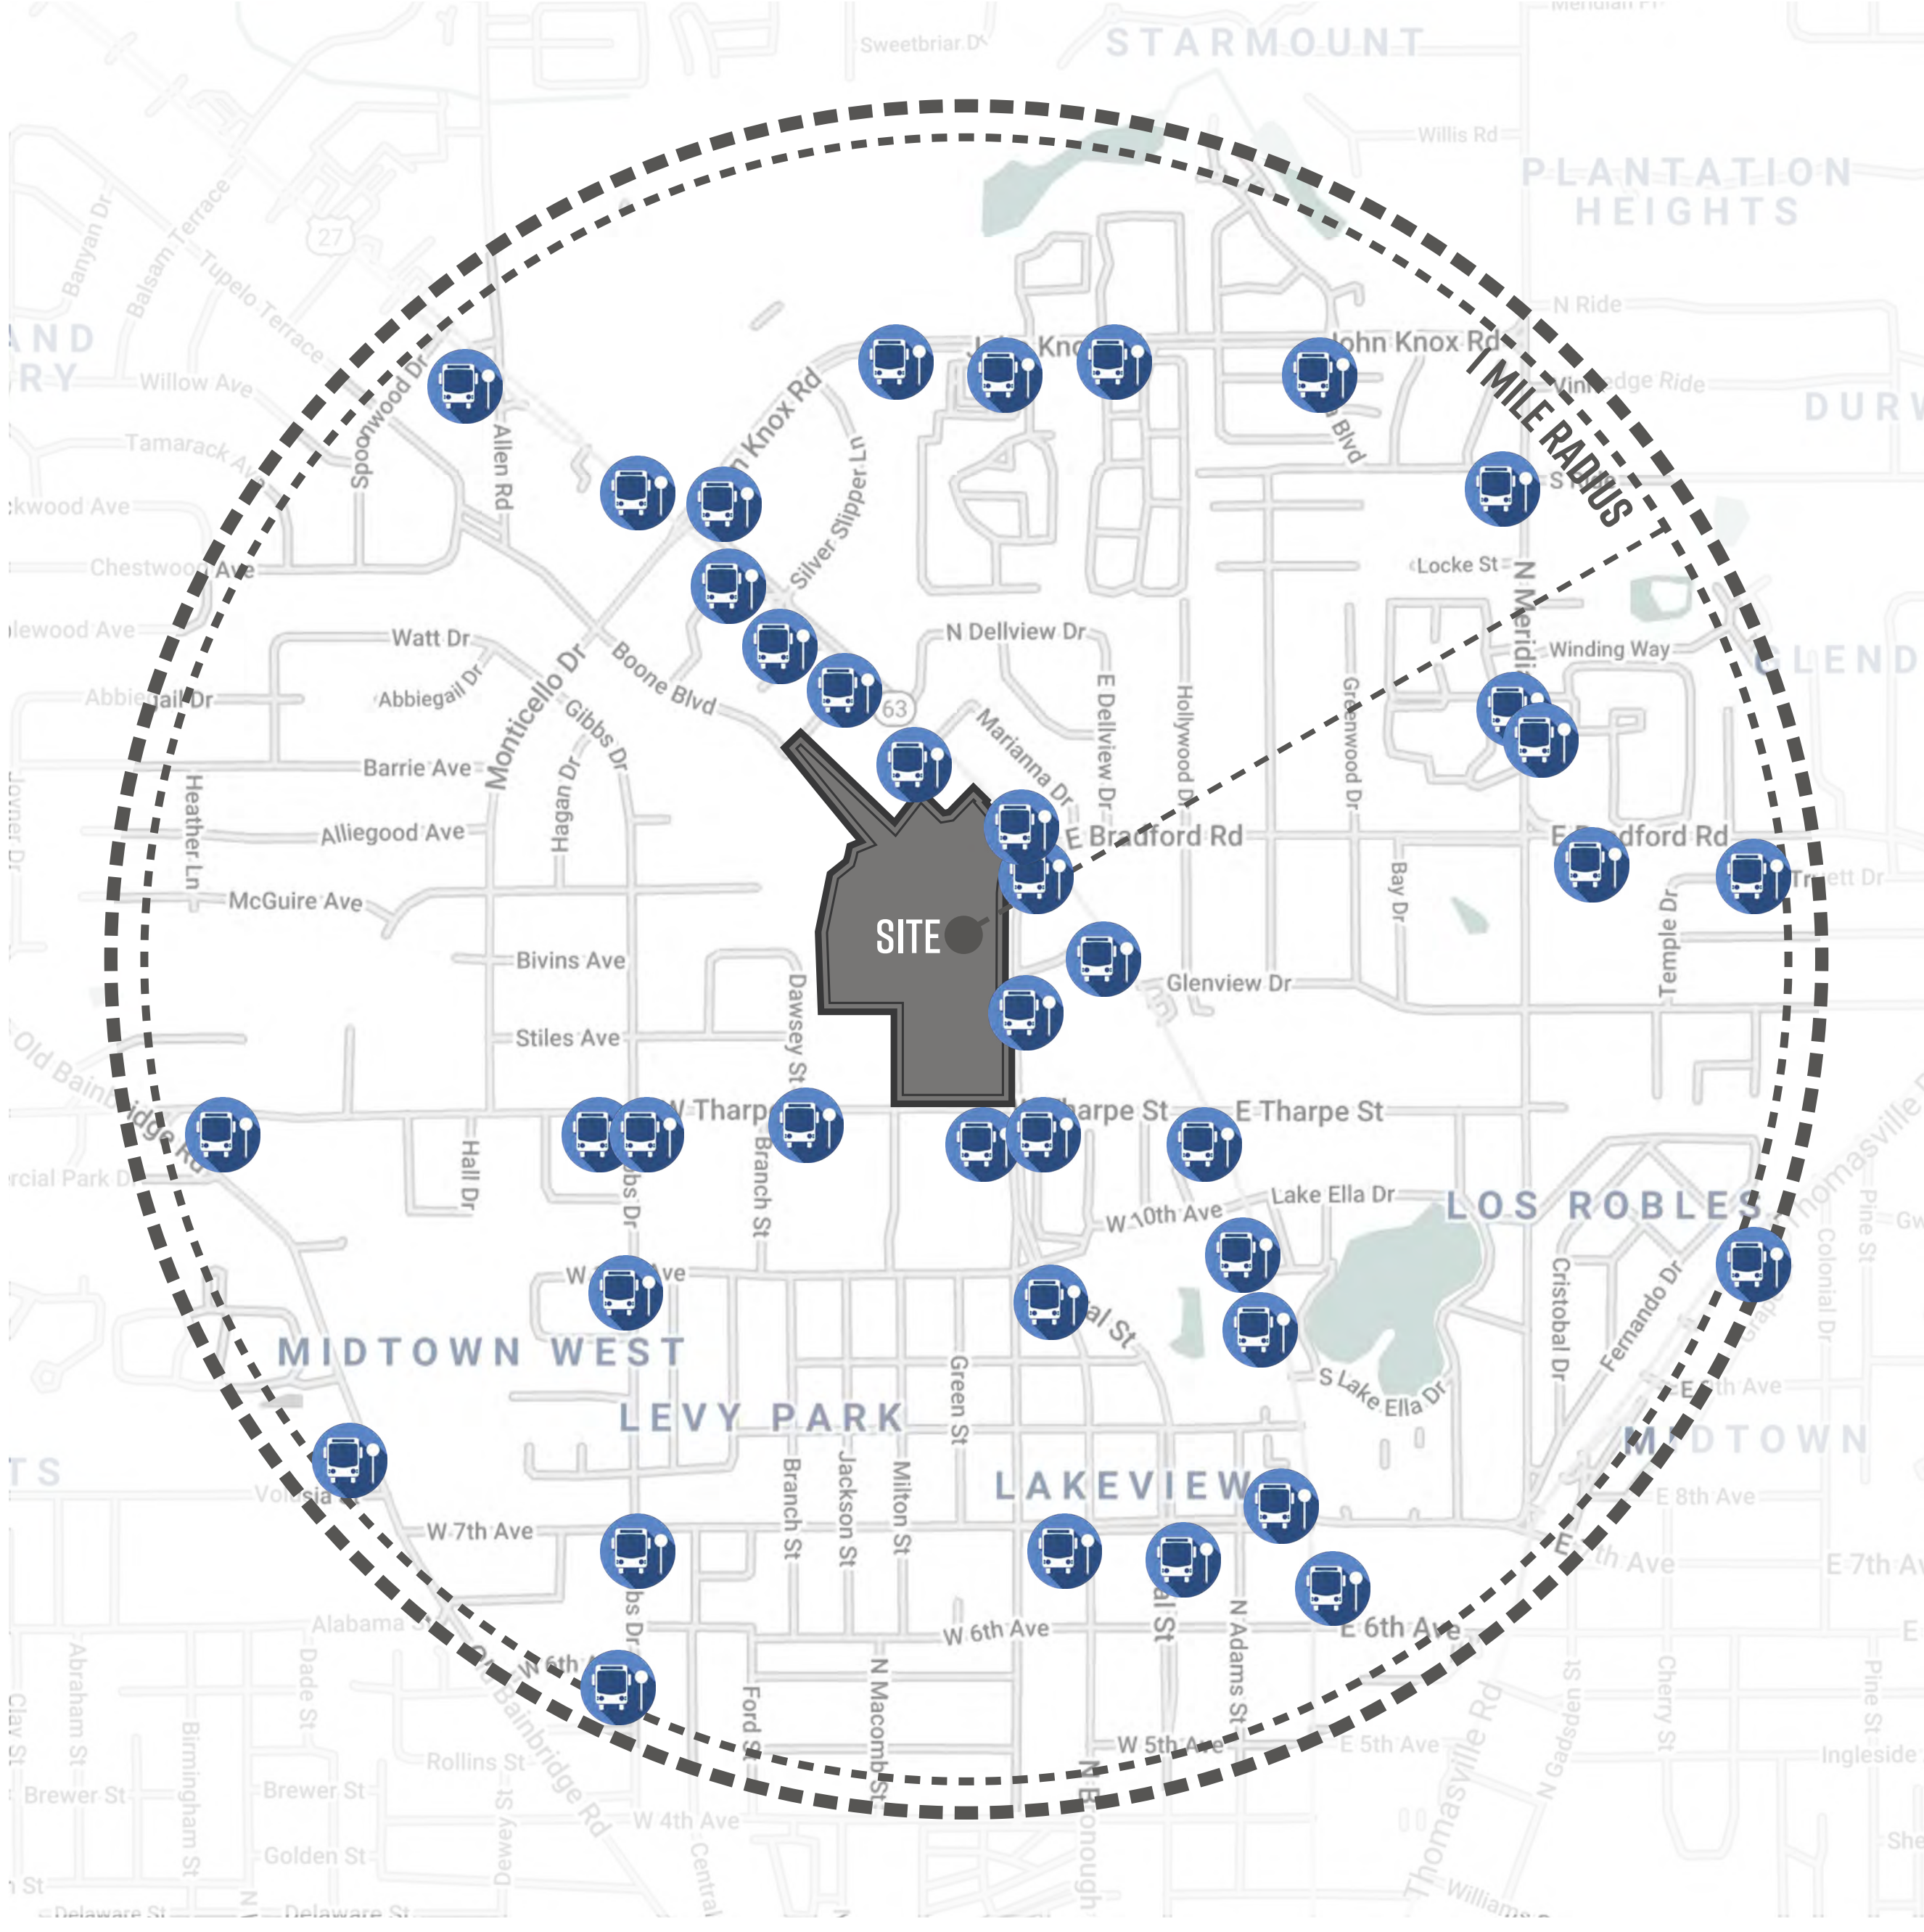

- CVS - LAKE ELLA PLAZA
0.5 MILES - 10 MIN WALK
- WALGREENS
0.6 MILES - 12 MIN WALK
- PATIENTS FIRST - LAKE ELLA PLAZA
0.6 MILES - 12 MIN WALK

ANIMAL AID

- ANIMAL AID & SPAY/NEUTER CENTER
0.4 MILES - 9 MIN WALK

MARTIAL ARTS CENTER

- ZIGRO ACADEMY
0.3 MILES - 5 MIN WALK

* BASED ON INPUT FROM PREVIOUS COMMUNITY MEETING

AMENITIES IDENTIFIED

WITHIN A ONE MILE RADIUS

GOVERNMENT FACILITIES

- POST OFFICE**
 - FEDEX OFFICE PRINT & SHIP
0.6 MILES - 12 MIN WALK
 - UNITED STATES POSTAL SERVICE
0.2 MILES - 4 MIN WALK
- DEPARTMENTS**
 - INTERNAL REVENUE SERVICE
1.1 MILE - 23 MIN WALK

OUTDOOR SPACES

- RECREATIONAL OUTDOOR SPACES**
 - LEVY PARK RECREATION AREA
0.4 MILES - 8 MIN WALK
- PARK**
 - LAKE ELLA + FRED DRAKE PARK
0.9 MILES - 18 MIN WALK
 - LOS ROBLES PARK
1.1 MILES - 23 MIN WALK

BUS STOP

* BASED ON INPUT FROM PREVIOUS COMMUNITY MEETING

AMENITIES NOT IDENTIFIED

WITHIN ONE MILE RADIUS

* BASED ON INPUT FROM PREVIOUS COMMUNITY MEETING

PRIMARY ROADWAY AT PUBLIC PARKING

SECONDARY ROADWAY WITH STREET PARKING