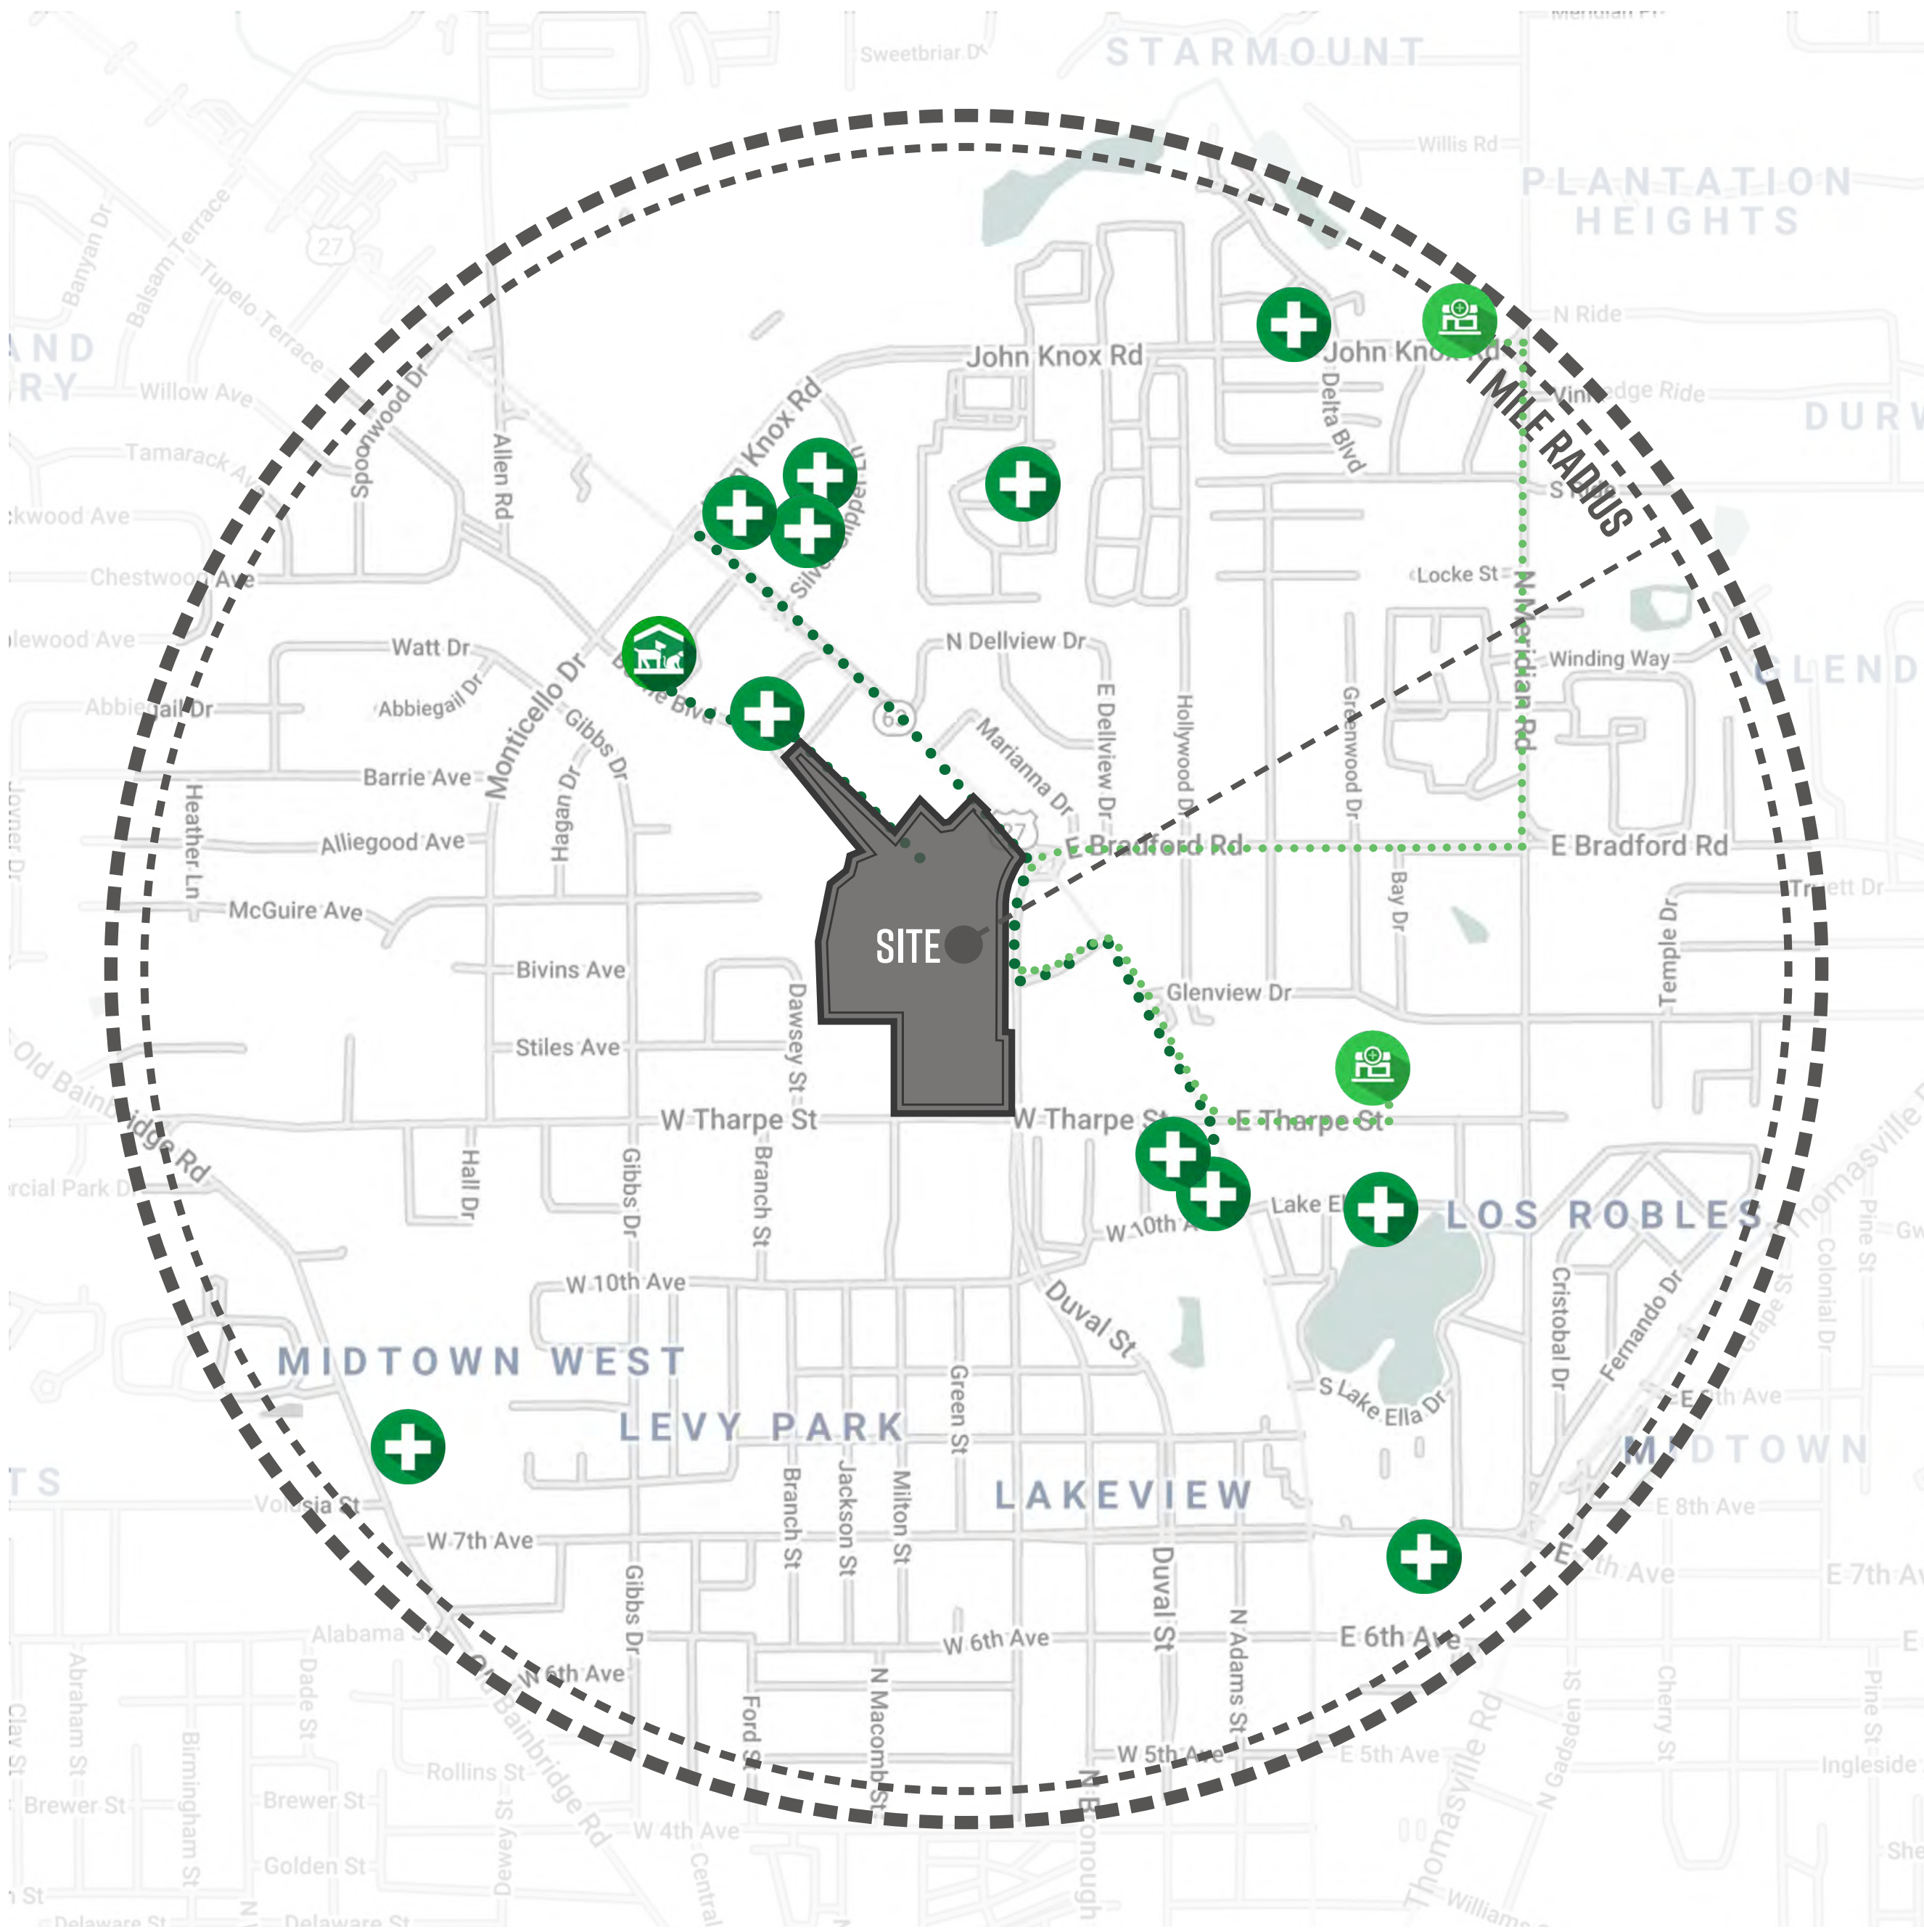

AMENITIES IDENTIFIED

WITHIN A ONE MILE RADIUS

MEDICAL FACILITIES

SENIOR CARE CENTER

HEALTH CLINIC | PHARMACY

- CVS - LAKE ELLA PLAZA
  0.5 MILES - 10 MIN WALK
- WALGREENS
  0.6 MILES - 12 MIN WALK
- PATIENTS FIRST - LAKE ELLA PLAZA
  0.6 MILES - 12 MIN WALK

ANIMAL AID

- ANIMAL AID & SPAY/NEUTER CENTER
  0.4 MILES - 9 MIN WALK