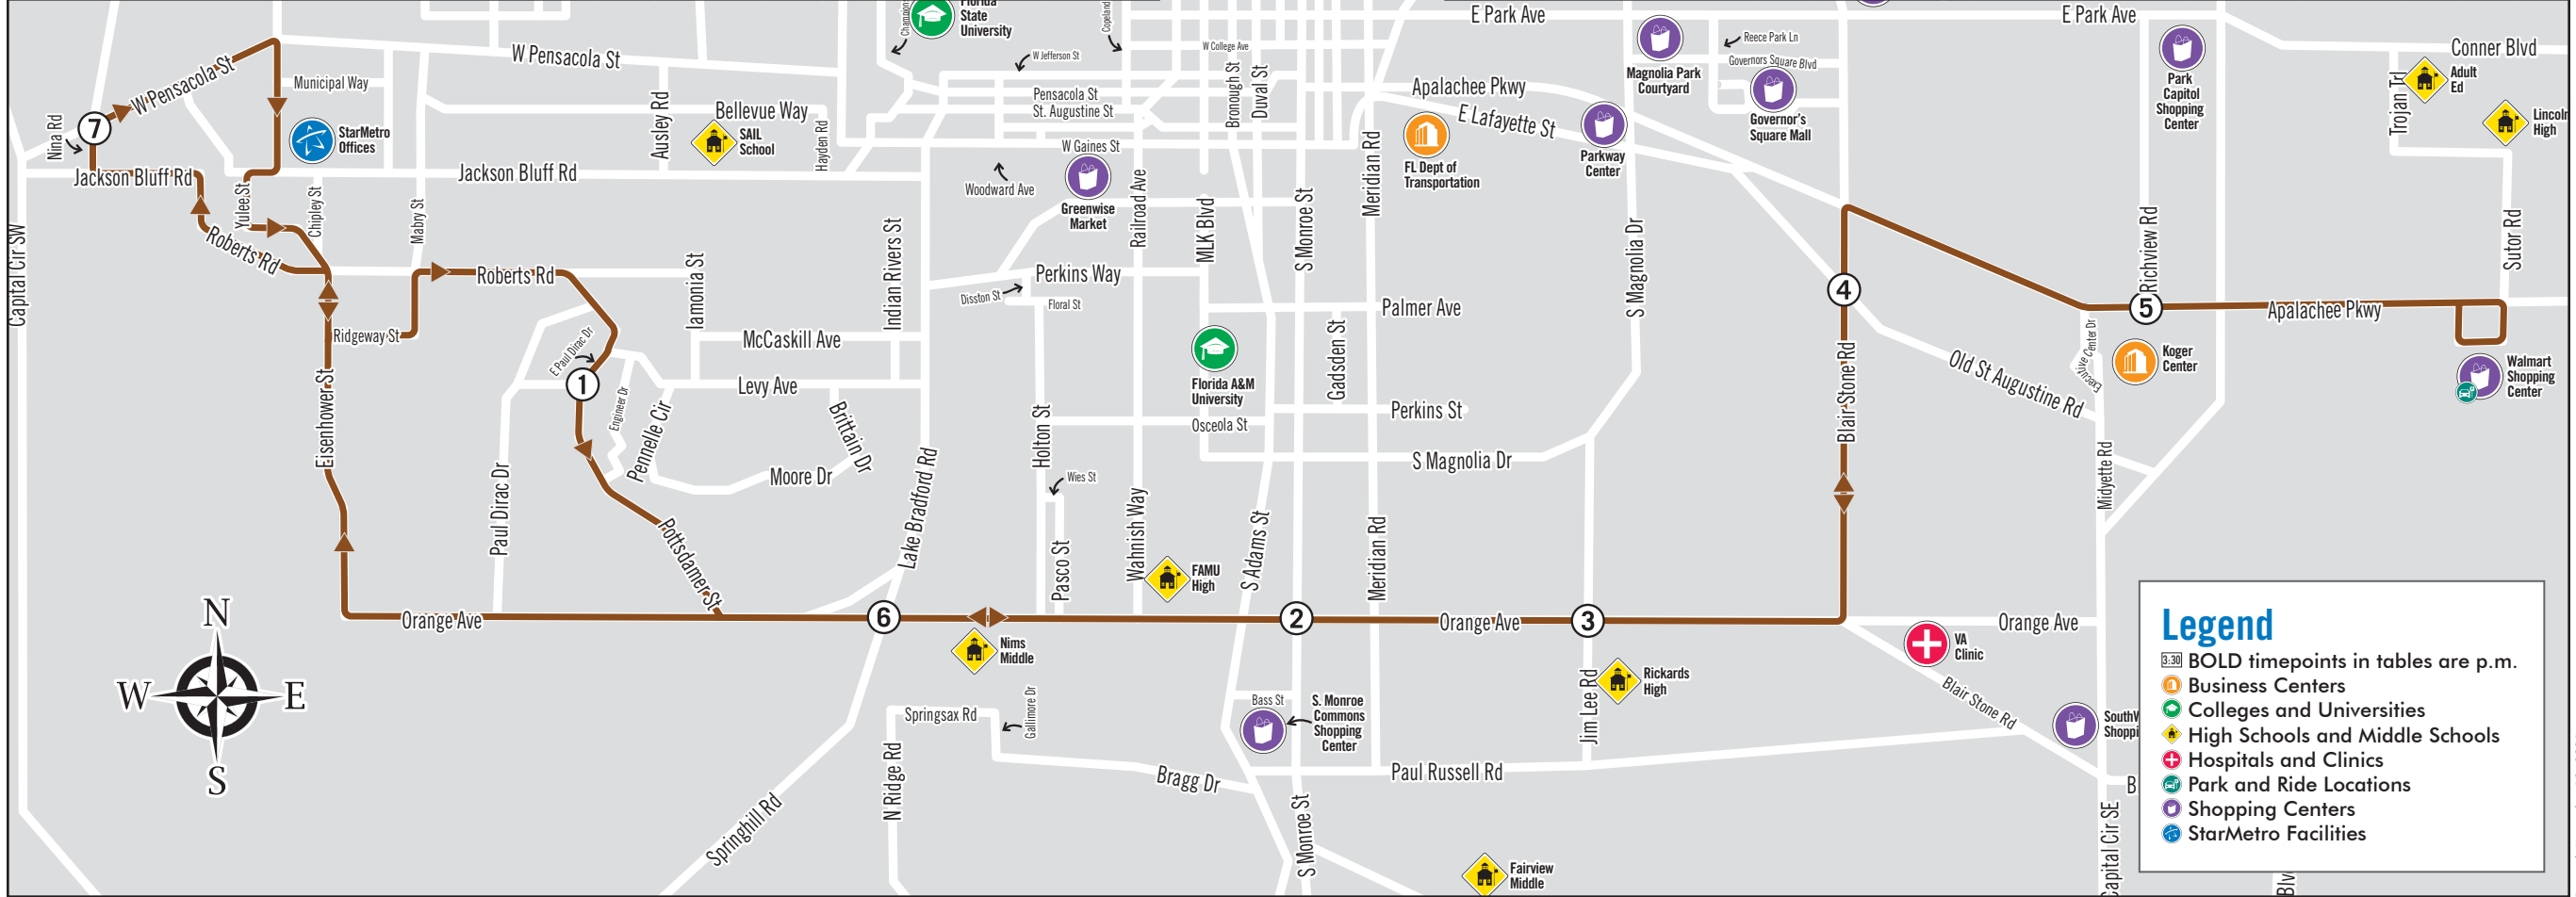

# L Live Oak Route (Saturdays)

Pensacola St., Innovation Park, Orange Ave., Blair Stone Rd., Walmart Shopping Center  
 Saturday (7:40 a.m. - 7:34 p.m.) | Bus comes every: **45 min**

Going EAST (use this chart to head from left to right on the map)	7:40	8:25	9:10	9:55	10:40	11:25	12:10	12:55	1:40	2:25	3:10	3:55	4:40	5:25	6:10
StarMetro Offices															
① Pottsdamer St./E. Paul Dirac Dr.	7:50	8:35	9:20	10:05	10:50	11:35	12:20	1:05	1:50	2:35	3:20	4:05	4:50	5:35	6:20
② Orange Ave./S. Monroe St.	8:03	8:48	9:33	10:18	11:03	11:48	12:33	1:18	2:03	2:48	3:33	4:18	5:03	5:48	6:33
③ Orange Ave./Jim Lee Rd.	8:06	8:51	9:36	10:21	11:06	11:51	12:36	1:21	2:06	2:51	3:36	4:21	5:06	5:51	6:36
④ Blair Stone Rd./Old St. Augustine Rd.	8:11	8:56	9:41	10:26	11:11	11:56	12:41	1:26	2:11	2:56	3:41	4:26	5:11	5:56	6:41
① Koger Center	8:18	9:03	9:48	10:33	11:18	12:03	12:48	1:33	2:18	3:03	3:48	4:33	5:18	6:03	6:48
⑤ Walmart Shopping Center	8:25	9:10	9:55	10:40	11:25	12:10	12:55	1:40	2:25	3:10	3:55	4:40	5:25	6:10	6:55

Going WEST (use this chart to head from right to left on the map)	8:25	9:10	9:55	10:40	11:25	12:10	12:55	1:40	2:25	3:10	3:55	4:40	5:25	6:10	6:55
⑤ Walmart Shopping Center															
⑤ Apalachee Pkwy./Richview Rd.	8:30	9:15	10:00	10:45	11:30	12:15	1:00	1:45	2:30	3:15	4:00	4:45	5:30	6:15	7:00
④ Blair Stone Rd./Old St. Augustine Rd.	8:36	9:21	10:06	10:51	11:36	12:21	1:06	1:51	2:36	3:21	4:06	4:51	5:36	6:21	7:06
③ Orange Ave./Jim Lee Rd.	8:41	9:26	10:11	10:56	11:41	12:26	1:11	1:56	2:41	3:26	4:11	4:56	5:41	6:26	7:11
⑥ Orange Ave./Springhill Rd.	8:48	9:33	10:18	11:03	11:48	12:33	1:18	2:03	2:48	3:33	4:18	5:03	5:48	6:33	7:18
⑦ W. Pensacola St./Nina Rd.	8:59	9:44	10:29	11:14	11:59	12:44	1:29	2:14	2:59	3:44	4:29	5:14	5:59	6:44	7:29
StarMetro Offices	9:04	9:49	10:34	11:19	12:04	12:49	1:34	2:19	3:04	3:49	4:34	5:19	6:04	6:49	7:34